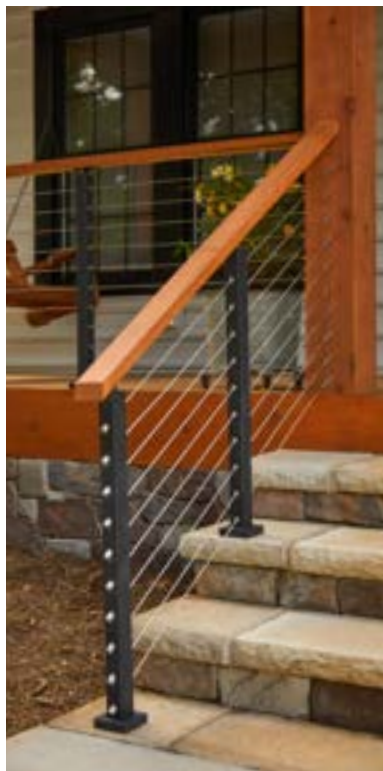

o n od
t ri elite
re C le
t nd r nce od