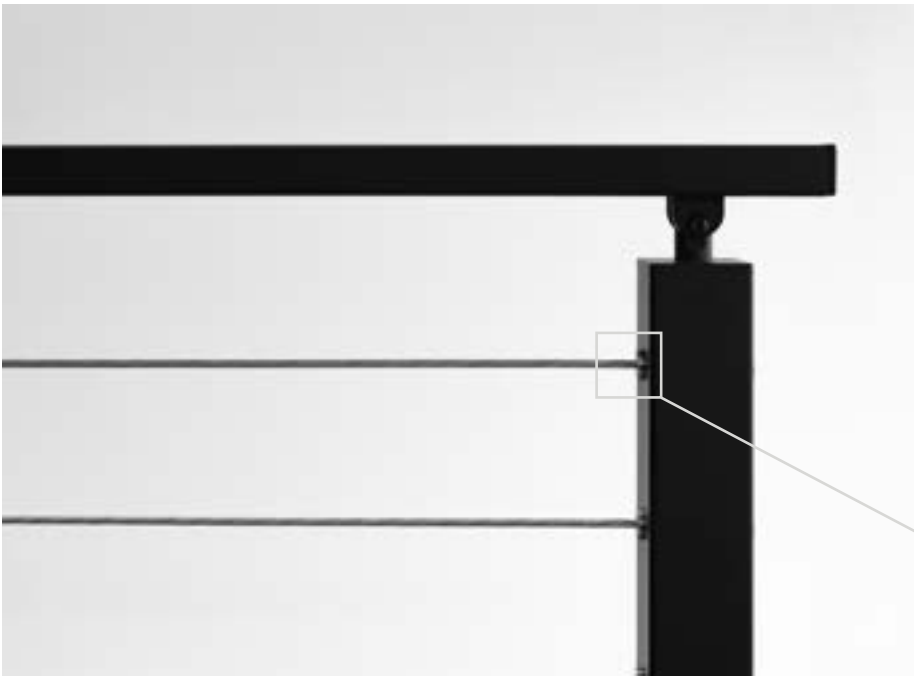

It-in-one cable railing systems,  
engineered for life, stainless steel made  
to look great and stand strong.

See the Good Collection

**t**

The best cable railing, just the way you want it.

The ultimate modern infill, powder coated matte black.