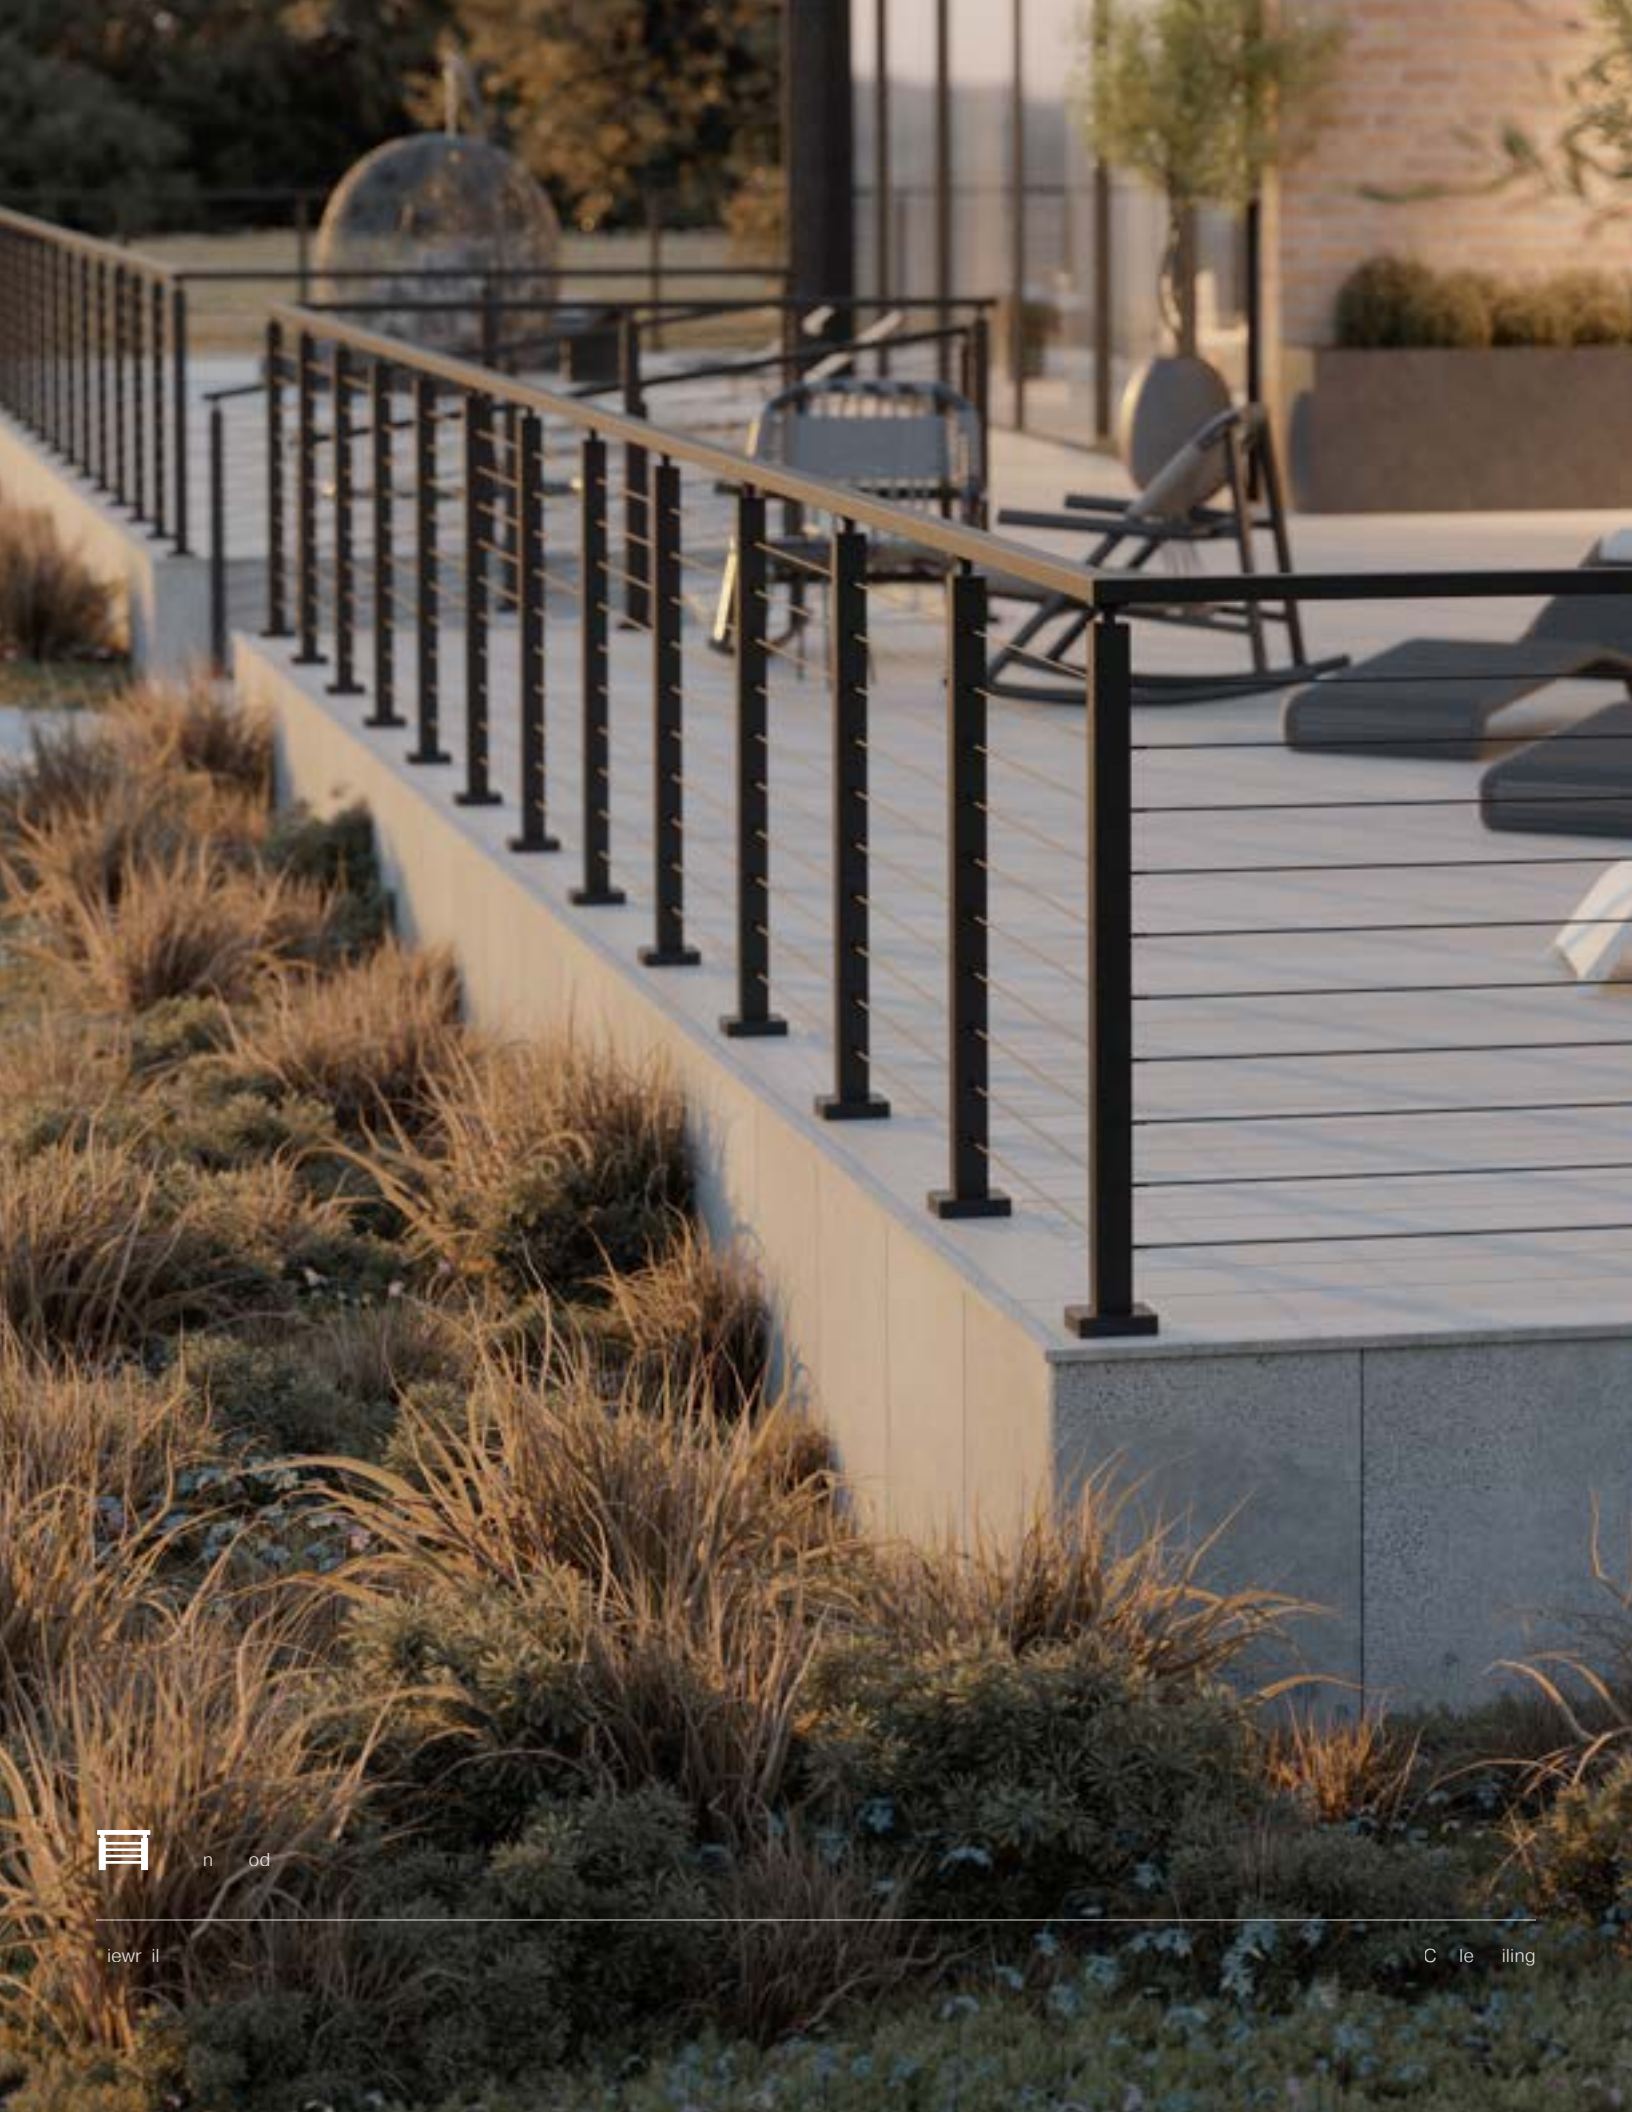

n od

iewr il

C le iling