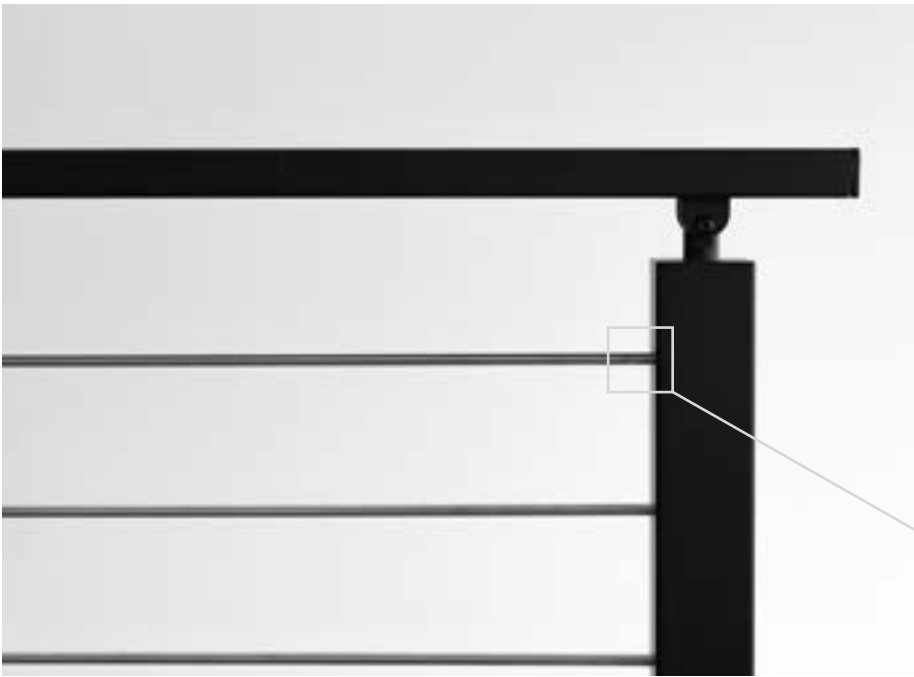

It-in-one cable railing systems,  
engineered for life, stainless steel made  
to look great and stand strong.

See the Good Collection

**t**

The best cable railing, just the way you want it.

The ultimate modern infill, powder coated matte black.