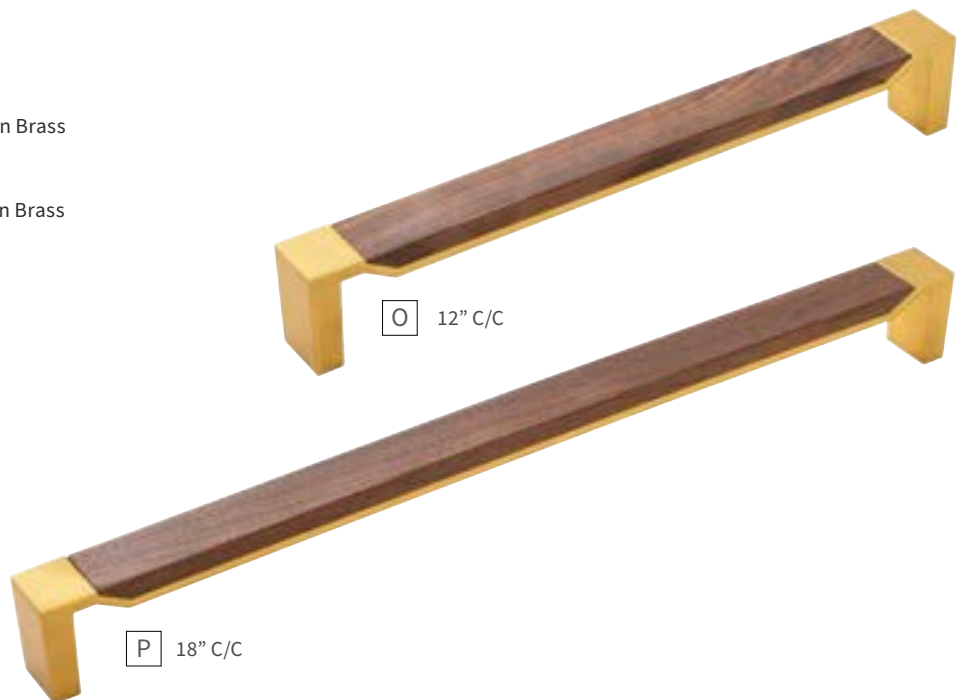

J 18" C/C

| | | | | | |
|----------|----------------|--|----------|----------------|---|
| I | APPLIANCE PULL | B077118-MB C/C: 12" L: 12-5/8" W: 3/4" P: 1-5/8" | K | APPLIANCE PULL | B077992BGB C/C: 12" L: 12-3/4" W: 3/4" P: 2-1/16" |
| J | APPLIANCE PULL | B077286-MB C/C: 18" L: 18-5/8" W: 3/4" P: 1-5/8" | L | APPLIANCE PULL | B077993BGB C/C: 18" L: 18-3/4" W: 3/4" P: 2-1/16" |

FULLER COLLECTION

APPLIANCE PULLS | SEE PAGES 52-55 FOR MORE DETAILS

-  CH | Chrome
-  14 | Polished Nickel
-  SS | Stainless Steel
-  BGB | Brushed Golden Brass
-  VB | Vintage Bronze
-  MB | Matte Black

| | | | | | |
|----------|----------------|---|----------|----------------|---|
| M | APPLIANCE PULL | B077277-14 C/C: 12" L: 13-1/8" W: 1-1/8" P: 2-3/16" | O | APPLIANCE PULL | B079354WN-BGB C/C: 12" L: 12-9/16" W: 1-3/16" P: 1-7/8" |
| N | APPLIANCE PULL | B077278-14 C/C: 18" L: 19-1/8" W: 1-1/8" P: 2-3/16" | P | APPLIANCE PULL | B079354WN-BGB C/C: 18" L: 18-9/16" W: 1-3/16" P: 1-7/8" |