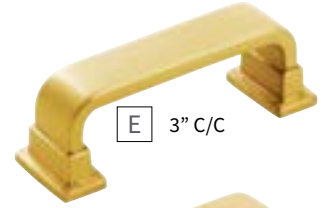

BRIGHTON COLLECTION

SN | Satin Nickel

BGB | Brushed Golden Brass

MB | Matte Black

A 1" SQ.

E 3" C/C

F 96mm C/C

G 128mm C/C

B 1-1/4" SQ.

C 1-1/2" C/C

H 160mm C/C

D 96mm C/C

I 224mm C/C

Learn more about the collection in our **Designer Talks** series.

[Brighton Video →](#)

| | | | | | |
|----------|----------|--|----------|------|--|
| A | KNOB | B077890BGB SQ: 1" P: 1" B: 3/4" | F | PULL | B077893BGB C/C: 96mm L: 4-3/8" W: 1-1/8" P: 1-3/16" |
| B | KNOB | B077889BGB SQ: 1-1/4" P: 1" B: 3/4" | G | PULL | B077894BGB C/C: 128mm L: 5-11/16" W: 1-1/8" P: 1-3/16" |
| C | HOOK | B077900BGB C/C: 1-1/2" L: 4-5/16" W: 2-1/8" P: 2-9/16" B: 2-1/8" x 1-1/16" | H | PULL | B077895BGB C/C: 160mm L: 6-15/16" W: 1-1/8" P: 1-3/16" |
| D | CUP PULL | B077958BGB C/C: 96mm L: 4-3/8" W: 1-7/16" P: 1-1/16" | I | PULL | B077897BGB C/C: 224mm L: 9-7/16" W: 1-1/8" P: 1-3/16" |
| E | PULL | B077892BGB C/C: 3" L: 3-5/8" W: 1-1/8" P: 1-3/16" | | | |