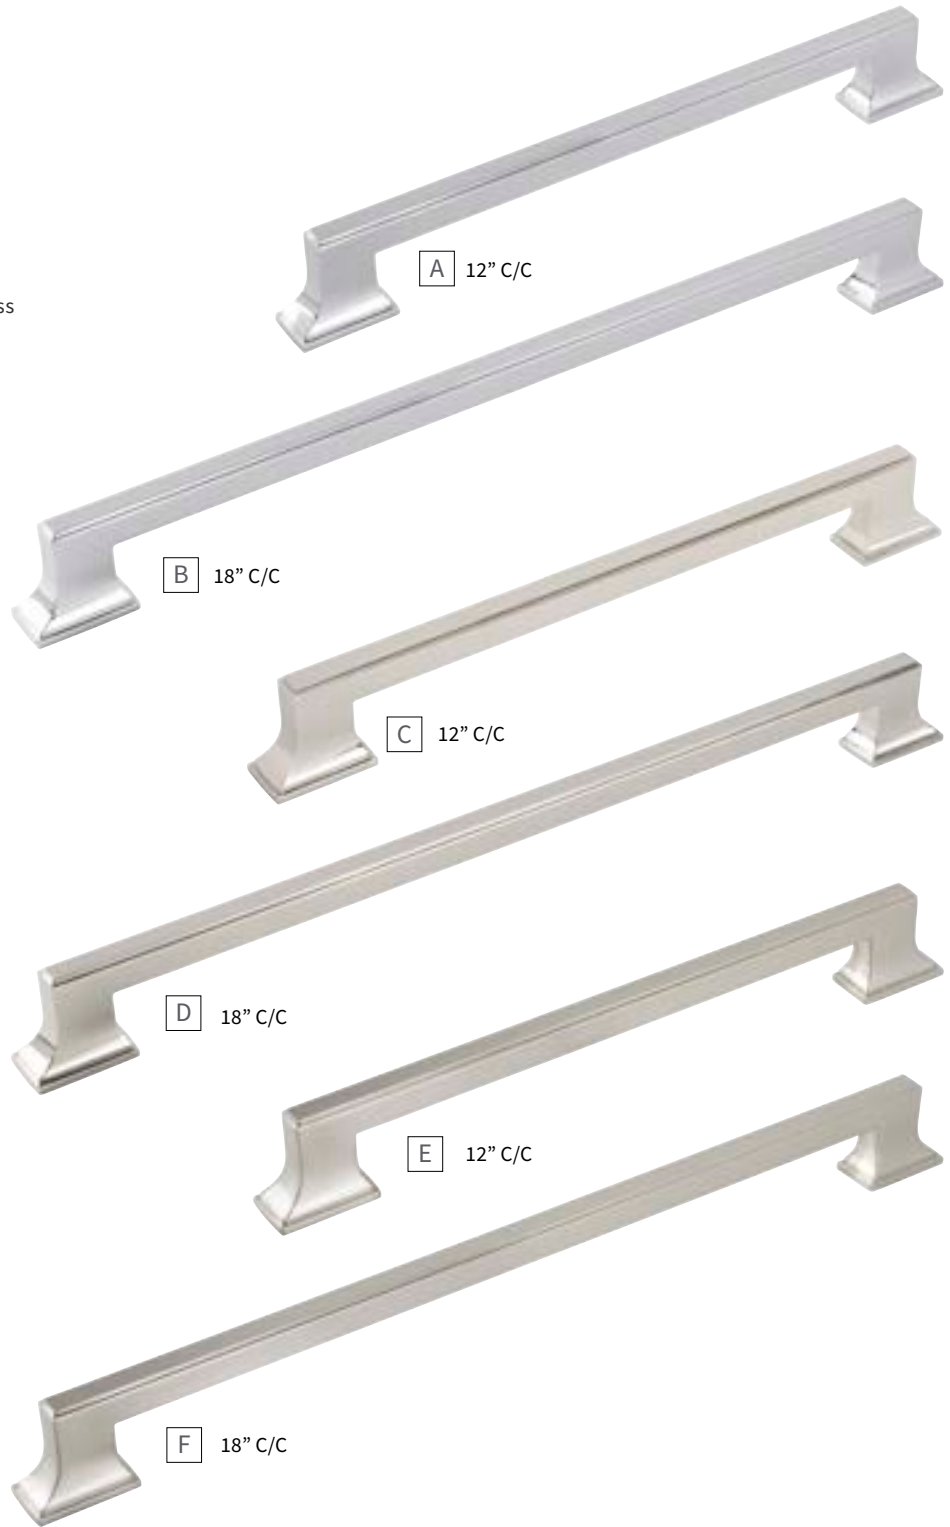

F 160mm C/C

G 224mm C/C

H 12" C/C

Learn more about Champagne Bronze (CBZ) in our **Designer Talks** series.

[CBZ Video →](#)

| | | | | | |
|----------|------|---|----------|------|---|
| A | KNOB | B077459-CBZ D: 1-1/4" P: 1-1/4" B: 13/16" | E | PULL | B077462-CBZ C/C: 128mm L: 6-5/8" W: 3/4" P: 1-5/16" |
| B | KNOB | B077458-CBZ SQ: 1-1/8" P: 1-1/4" B: 13/16" SQ | F | PULL | B077463-CBZ C/C: 160mm L: 7-13/16" W: 3/4" P: 1-5/16" |
| C | KNOB | B077460-CBZ SQ: 1-3/8" P: 1-1/4" B: 1" SQ | G | PULL | B077464-CBZ C/C: 224mm L: 10-3/8" W: 3/4" P: 1-5/16" |
| D | PULL | B077461-CBZ C/C: 3" & 96mm L: 4-15/16" W: 3/4" P: 1-5/16" | H | PULL | B077465-CBZ C/C: 12" L: 13-9/16" W: 3/4" P: 1-3/8" |

| | | | | | |
|----------|----------------|--|----------|----------------|--|
| A | APPLIANCE PULL | B078830-CH C/C: 12" L: 14-5/8" W: 1-1/8" P: 2" | D | APPLIANCE PULL | B078831-14 C/C: 18" L: 20-5/8" W: 1-1/8" P: 2" |
| B | APPLIANCE PULL | B078831-CH C/C: 18" L: 20-5/8" W: 1-1/8" P: 2" | E | APPLIANCE PULL | B078830-SN C/C: 12" L: 14-5/8" W: 1-1/8" P: 2" |
| C | APPLIANCE PULL | B078830-14 C/C: 12" L: 14-5/8" W: 1-1/8" P: 2" | F | APPLIANCE PULL | B078831-SN C/C: 18" L: 20-5/8" W: 1-1/8" P: 2" |