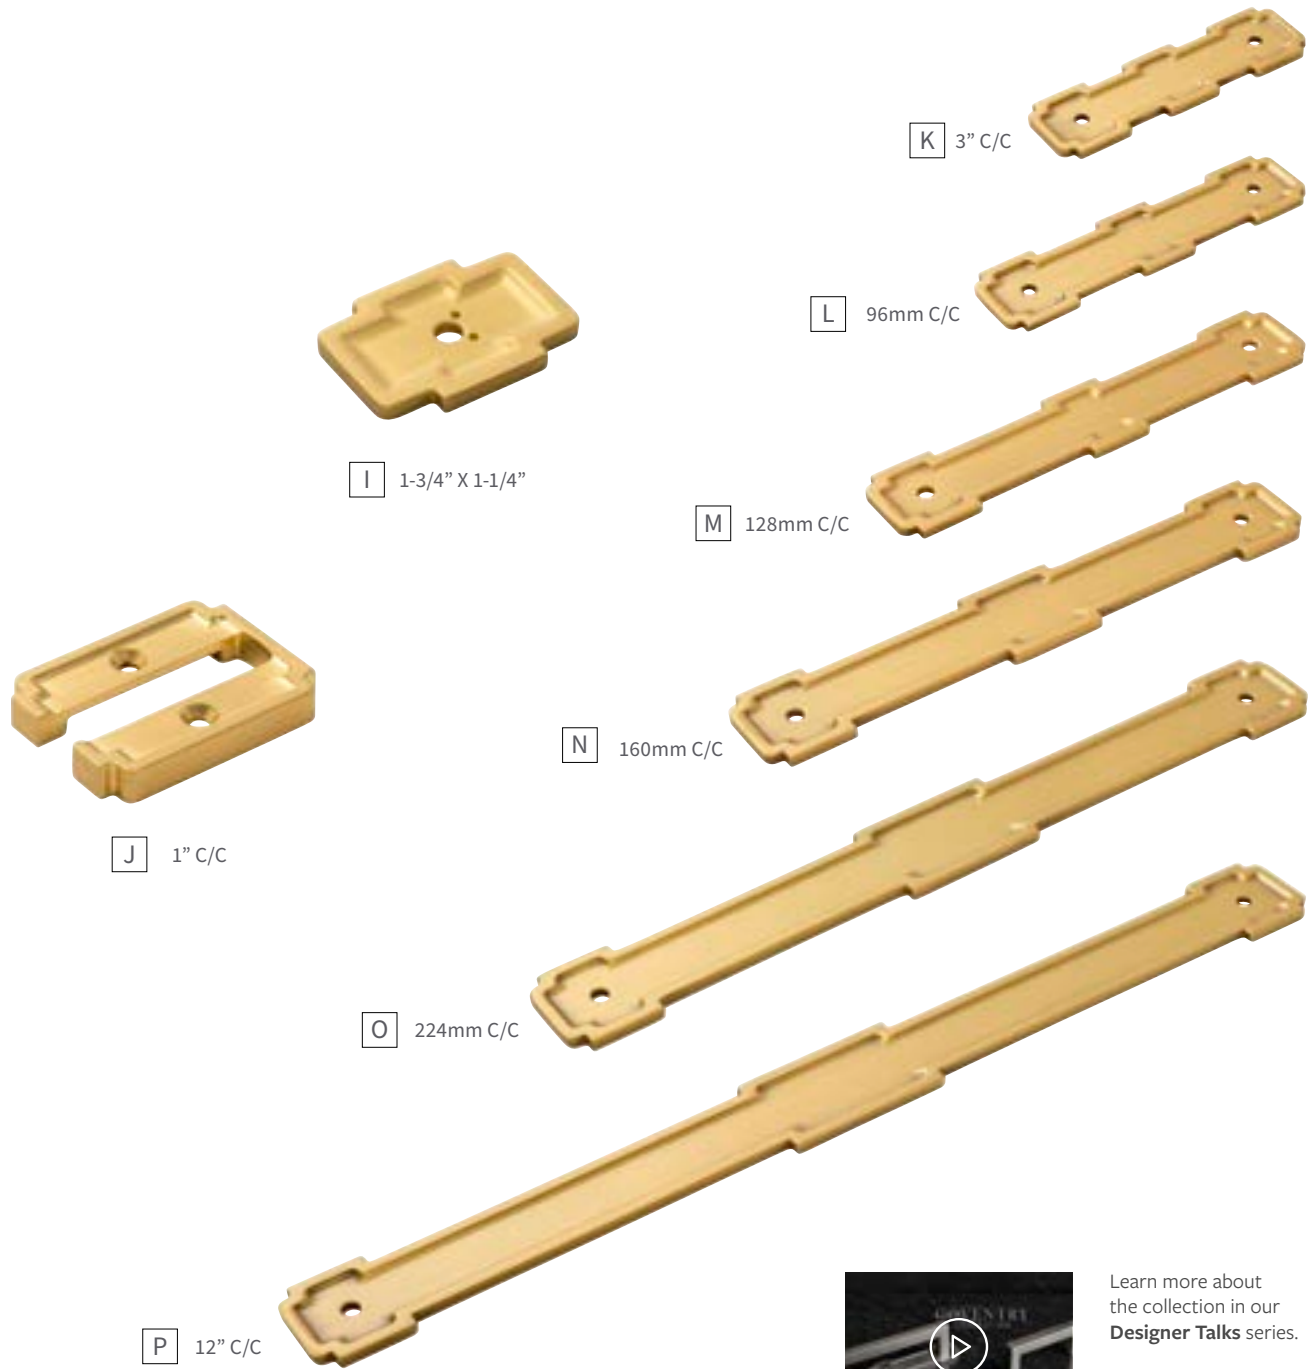

COVENTRY COLLECTION

Learn more about the collection in our **Designer Talks** series.

[Coventry Video →](#)

I	KNOB BACKPLATE	B077995BGB L: 1-3/4" W: 1-1/4" P: 3/16"	M	BACKPLATE	B077998BGB C/C: 128mm L: 6-5/16" W: 1-1/4" P: 3/16"
J	HOOK BACKPLATE	B078002BGB C/C: 1" L: 2-5/16" W: 1-3/4" P: 5/16"	N	BACKPLATE	B077999BGB C/C: 160mm L: 7-9/16" W: 1-1/4" P: 3/16"
K	BACKPLATE	B077996BGB C/C: 3" L: 4-1/4" W: 1-1/4" P: 3/16"	O	BACKPLATE	B079454BGB C/C: 224mm L: 10-1/8" W: 1-1/4" P: 3/16"
L	BACKPLATE	B077997BGB C/C: 96mm L: 5-1/16" W: 1-1/4" P: 3/16"	P	BACKPLATE	B079455BGB C/C: 12" L: 13-1/4" W: 1-1/4" P: 3/16"