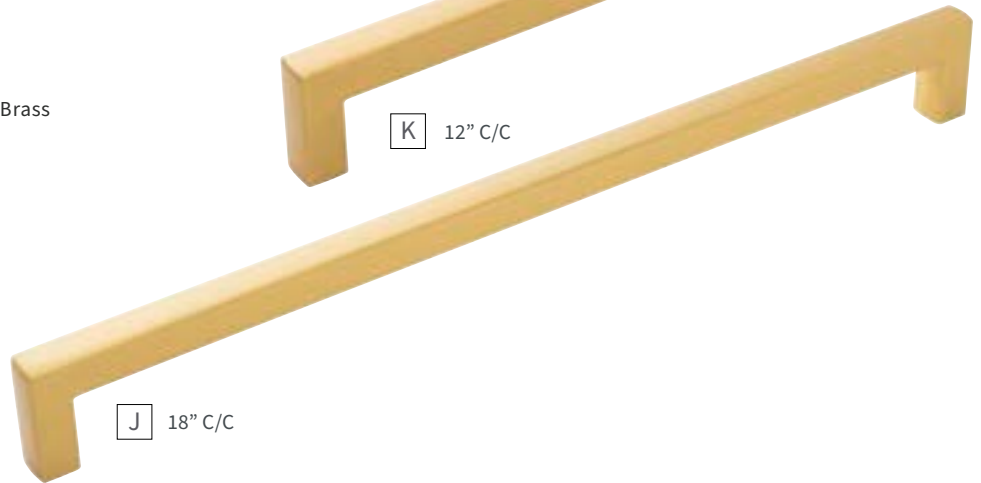

J 18" C/C

| | | | | | |
|----------|----------------|--|----------|----------------|---|
| I | APPLIANCE PULL | B077118-MB C/C: 12" L: 12-5/8" W: 3/4" P: 1-5/8" | K | APPLIANCE PULL | B077992BGB C/C: 12" L: 12-3/4" W: 3/4" P: 2-1/16" |
| J | APPLIANCE PULL | B077286-MB C/C: 18" L: 18-5/8" W: 3/4" P: 1-5/8" | L | APPLIANCE PULL | B077993BGB C/C: 18" L: 18-3/4" W: 3/4" P: 2-1/16" |