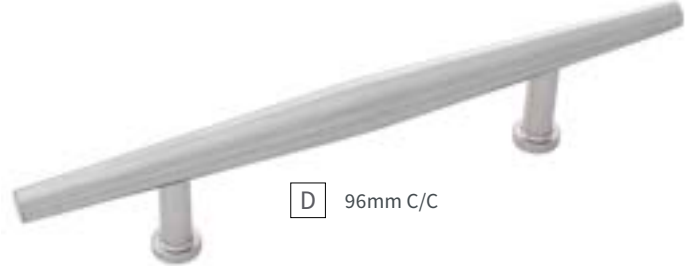

WEXLER COLLECTION

SS | Stainless Steel

FO | Flat Onyx*

C 3" C/C

A	KNOB	B076337-SS L: 1-1/2" W: 1/2" P: 1-3/8" B: 1/2"	E	PULL	B076340-SS C/C: 128mm L: 8-9/16" W: 1/2" P: 1-3/8"
B	KNOB	B076336-SS L: 1-1/2" W: 1/2" P: 1-3/8" B: 1/2"	F	PULL	B076341-SS C/C: 160mm L: 10-5/16" W: 1/2" P: 1-3/8"
C	PULL	B076338-SS C/C: 3" L: 5-1/2" W: 1/2" P: 1-3/8"	G	PULL	B076342-SS C/C: 192mm L: 12-1/16" W: 1/2" P: 1-3/8"
D	PULL	B076339-SS C/C: 96mm L: 6-3/4" W: 1/2" P: 1-3/8"			

*Contact Customer Service at 800.775.5589 for availability.