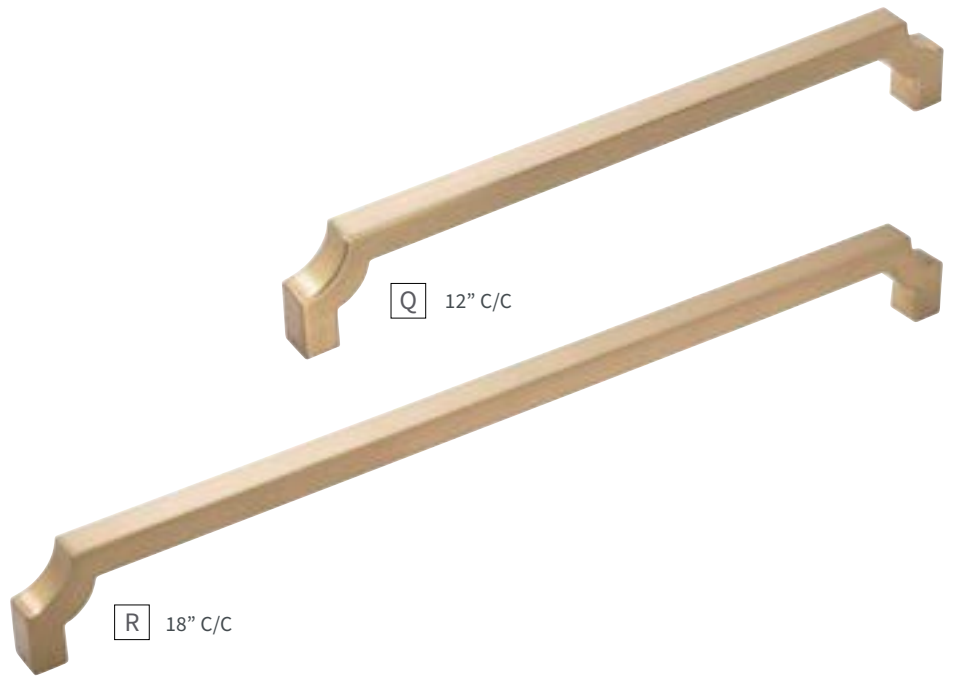

MONARCH COLLECTION

APPLIANCE PULLS | SEE PAGES 64-67 FOR MORE DETAILS

- CH | Chrome
- 14 | Polished Nickel
- SN | Satin Nickel
- BGB | Brushed Golden Brass
- CBZ | Champagne Bronze
- MB | Matte Black