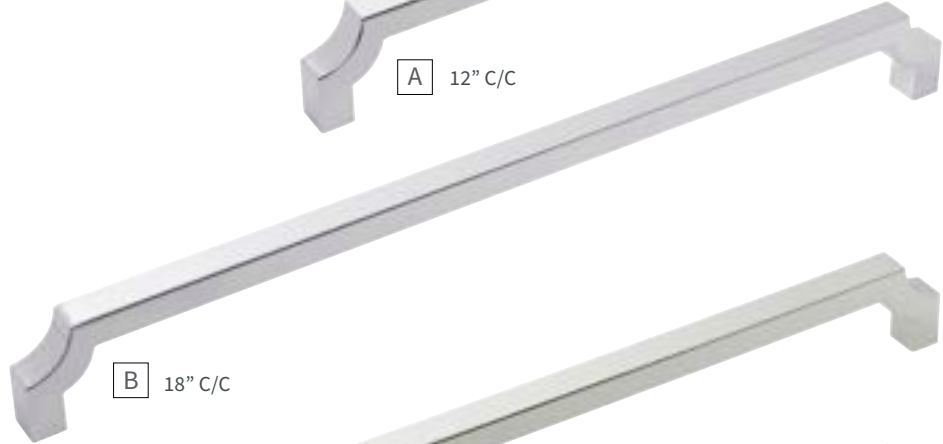

F 160mm C/C

G 224mm C/C

H 12" C/C

Learn more about Champagne Bronze (CBZ) in our **Designer Talks** series.

[CBZ Video →](#)

| | | | | | |
|----------|------|---|----------|------|---|
| A | KNOB | B076635-CBZ L: 1-1/8" W: 1-1/8" P: 1-1/16" B: 5/8" | E | PULL | B076642-CBZ C/C: 128mm L: 5-7/16" W: 7/16" P: 1-1/8" |
| B | KNOB | B076636-CBZ L: 1-1/4" W: 1-1/4" P: 1-1/8" B: 11/16" | F | PULL | B076643-CBZ C/C: 160mm L: 6-11/16" W: 7/16" P: 1-1/8" |
| C | PULL | B076640-CBZ C/C: 3" L: 3-3/8" W: 7/16" P: 1-1/8" | G | PULL | B076645-CBZ C/C: 224mm L: 9-1/4" W: 7/16" P: 1-3/16" |
| D | PULL | B076641-CBZ C/C: 96mm L: 4-3/16" W: 7/16" P: 1-1/8" | H | PULL | B076646-CBZ C/C: 12" L: 12-7/16" W: 7/16" P: 1-1/4" |

A 12" C/C

B 18" C/C

C 12" C/C

D 18" C/C

E 12" C/C

F 18" C/C

| | | | | | |
|----------|----------------|--|----------|----------------|--|
| A | APPLIANCE PULL | B077280-CH C/C: 12" L: 12-11/16" W: 3/4" P: 2" | D | APPLIANCE PULL | B077281-14 C/C: 18" L: 18-11/16" W: 3/4" P: 2" |
| B | APPLIANCE PULL | B077281-CH C/C: 18" L: 18-11/16" W: 3/4" P: 2" | E | APPLIANCE PULL | B077280-SN C/C: 12" L: 12-11/16" W: 3/4" P: 2" |
| C | APPLIANCE PULL | B077280-14 C/C: 12" L: 12-11/16" W: 3/4" P: 2" | F | APPLIANCE PULL | B077281-SN C/C: 18" L: 18-11/16" W: 3/4" P: 2" |