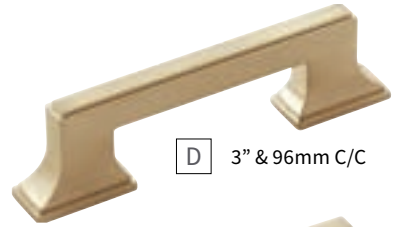

BGB | Brushed Golden Brass

CBZ | Champagne Bronze

MB | Matte Black

A 1-1/4" DIA.

B 1-1/8" SQ.

C 1-3/8" SQ.

D 3" & 96mm C/C

E 128mm C/C

F 160mm C/C

G 224mm C/C

H 12" C/C

Learn more about Champagne Bronze (CBZ) in our **Designer Talks** series.

[CBZ Video →](#)

| | | | | | |
|----------|------|---|----------|------|---|
| A | KNOB | B077459-CBZ D: 1-1/4" P: 1-1/4" B: 13/16" | E | PULL | B077462-CBZ C/C: 128mm L: 6-5/8" W: 3/4" P: 1-5/16" |
| B | KNOB | B077458-CBZ SQ: 1-1/8" P: 1-1/4" B: 13/16" SQ | F | PULL | B077463-CBZ C/C: 160mm L: 7-13/16" W: 3/4" P: 1-5/16" |
| C | KNOB | B077460-CBZ SQ: 1-3/8" P: 1-1/4" B: 1" SQ | G | PULL | B077464-CBZ C/C: 224mm L: 10-3/8" W: 3/4" P: 1-5/16" |
| D | PULL | B077461-CBZ C/C: 3" & 96mm L: 4-15/16" W: 3/4" P: 1-5/16" | H | PULL | B077465-CBZ C/C: 12" L: 13-9/16" W: 3/4" P: 1-3/8" |