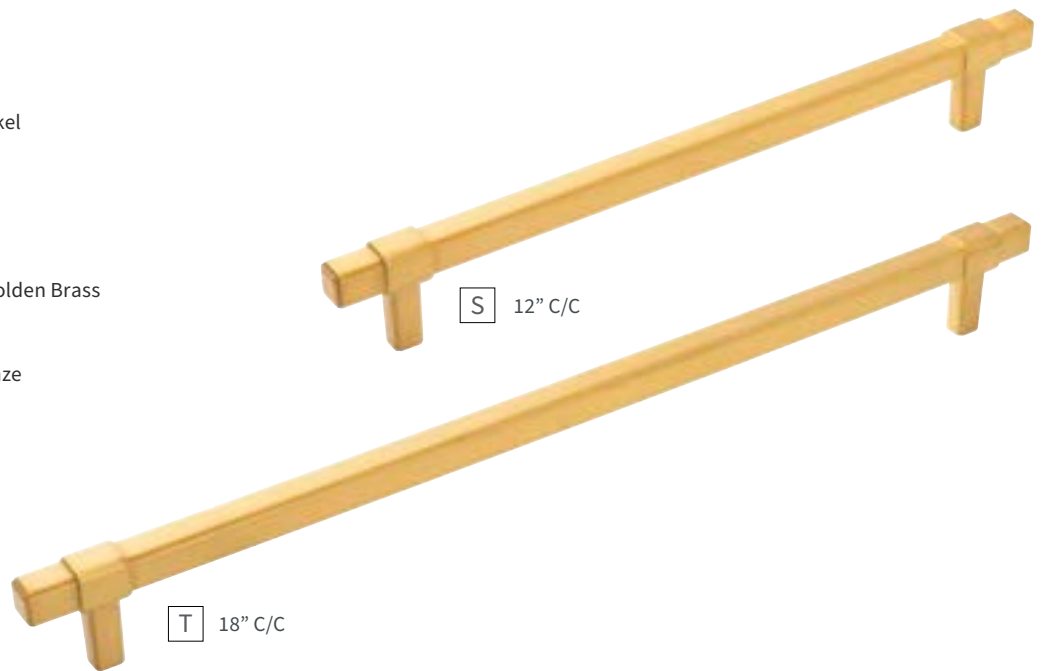

| | | | | | |
|----------|----------------|---|----------|----------------|---|
| M | APPLIANCE PULL | B077277-14 C/C: 12" L: 13-1/8" W: 1-1/8" P: 2-3/16" | O | APPLIANCE PULL | B079354WN-BGB C/C: 12" L: 12-9/16" W: 1-3/16" P: 1-7/8" |
| N | APPLIANCE PULL | B077278-14 C/C: 18" L: 19-1/8" W: 1-1/8" P: 2-3/16" | P | APPLIANCE PULL | B079354WN-BGB C/C: 18" L: 18-9/16" W: 1-3/16" P: 1-7/8" |

MONROE COLLECTION

APPLIANCE PULLS | SEE PAGES 68-71 FOR MORE DETAILS

-  CH | Chrome
-  14 | Polished Nickel
-  SN | Satin Nickel
-  BGB | Brushed Golden Brass
-  VB | Vintage Bronze
-  MB | Matte Black

| | | | | | |
|----------|----------------|---|----------|----------------|---|
| Q | APPLIANCE PULL | B077280-CBZ C/C: 12" L: 12-11/16" W: 3/4" P: 2" | S | APPLIANCE PULL | B078832-BGB C/C: 12" L: 14-5/8" W: 13/16" P: 2-1/8" |
| R | APPLIANCE PULL | B077281-CBZ C/C: 18" L: 18-11/16" W: 3/4" P: 2" | T | APPLIANCE PULL | B078833-BGB C/C: 18" L: 20-5/8" W: 13/16" P: 2-1/8" |