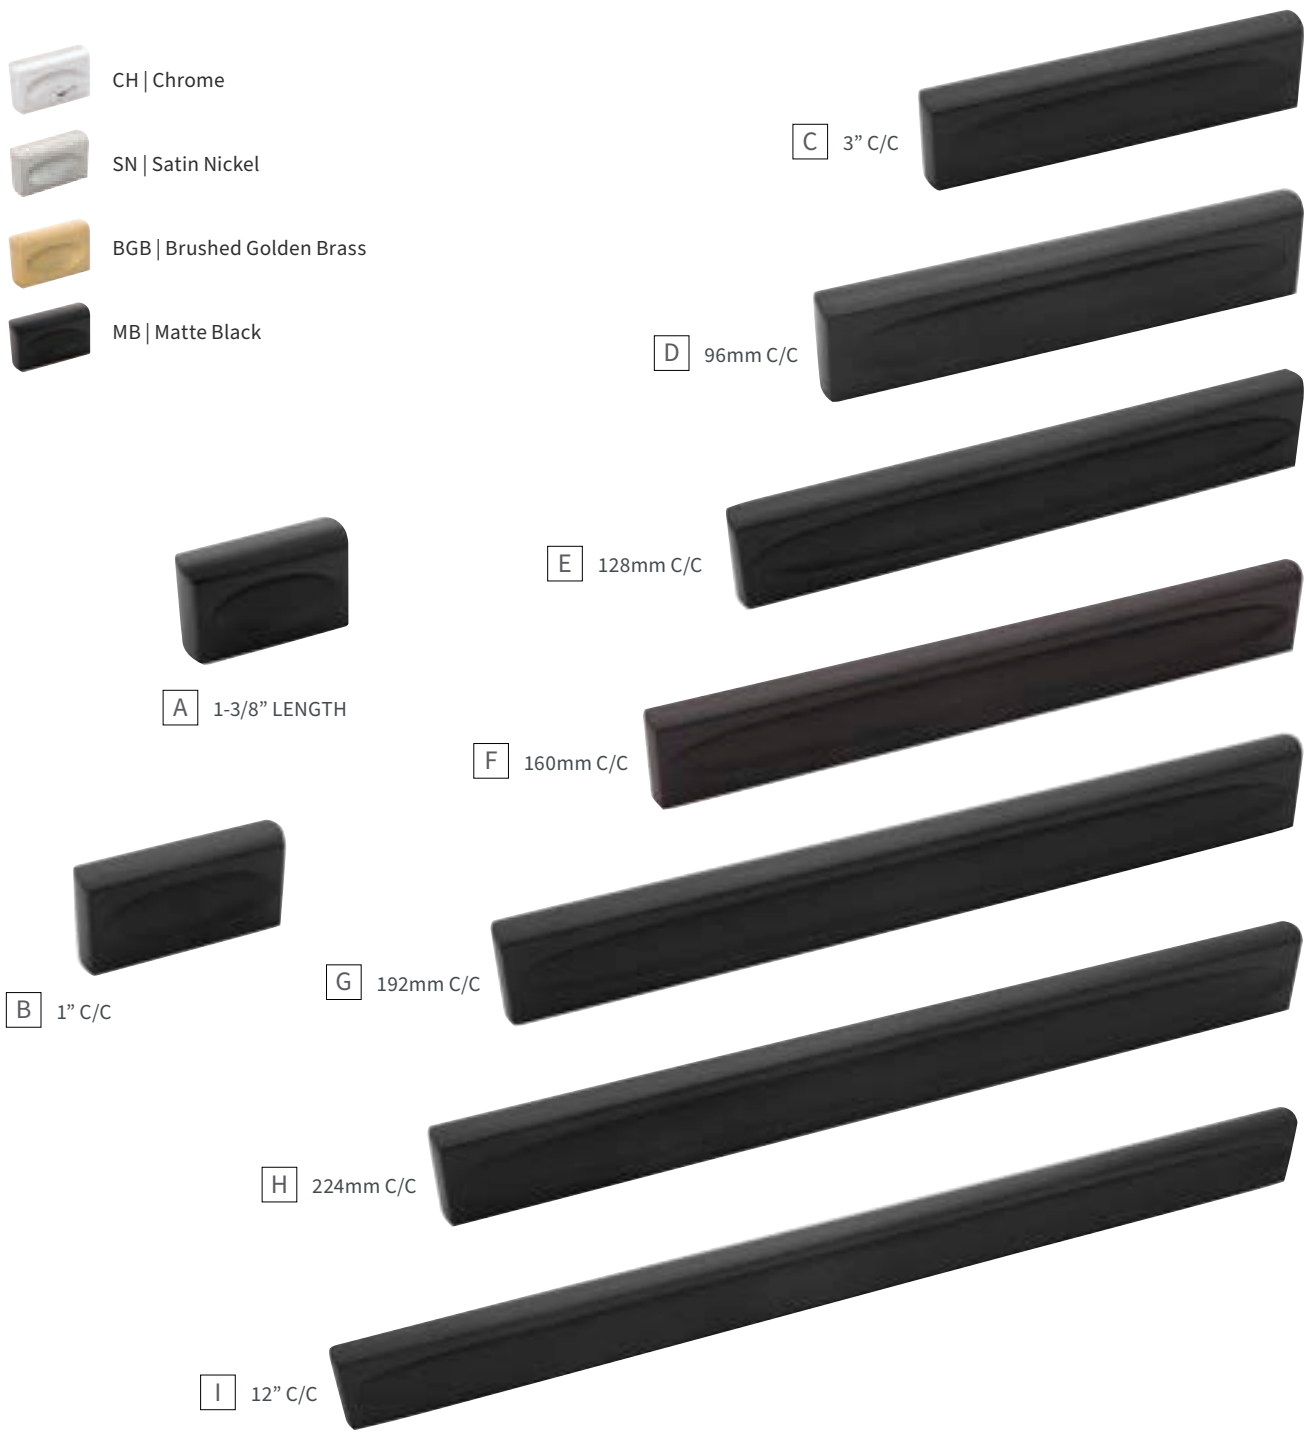

BGB | Brushed Golden Brass

MB | Matte Black

| | | | | | |
|----------|------|---|----------|------|---|
| A | KNOB | B075644-MB L: 1-3/8" W: 7/16" P: 1-1/16" | F | PULL | B076043-MB C/C: 160mm L: 7-3/8" W: 7/16" P: 1-1/16" |
| B | PULL | B075529-MB C/C: 1" L: 2-1/16" W: 7/16" P: 1-1/16" | G | PULL | B075531-MB C/C: 192mm L: 8-5/8" W: 7/16" P: 1-1/16" |
| C | PULL | B076041-MB C/C: 3" L: 4-1/16" W: 7/16" P: 1-1/16" | H | PULL | B076008-MB C/C: 224mm L: 9-7/8" W: 7/16" P: 1-1/16" |
| D | PULL | B076042-MB C/C: 96mm L: 4-7/8" W: 7/16" P: 1-1/16" | I | PULL | B075645-MB C/C: 12" L: 13-1/16" W: 7/16" P: 1-1/16" |
| E | PULL | B075530-MB C/C: 128mm L: 6-1/8" W: 7/16" P: 1-1/16" | | | |