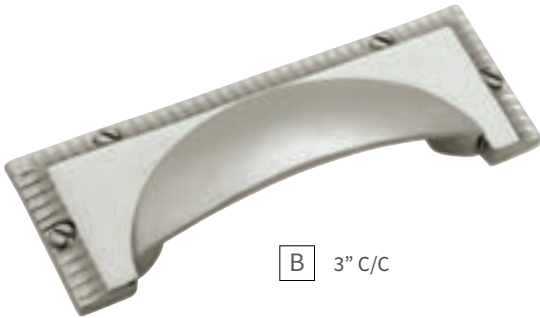

D 3" C/C

B 3" C/C

E 128mm C/C

| | | | | | |
|----------|----------|--|----------|------|---|
| A | KNOB | B056553-14 D: 1-3/16" P: 1-1/8" B: 13/16" | D | PULL | B056555-14 C/C: 3" L: 5-1/16" W: 1-1/16" P: 1" |
| B | CUP PULL | B056554-14 C/C: 3" L: 4-11/16" W: 1-11/16" P: 7/8" | E | PULL | B056649-14 C/C: 128mm L: 7-1/16" W: 1-1/16" P: 1" |
| C | LATCH | B056714-14 L: 2-7/16" W: 1-9/16" P: 1" | | | |