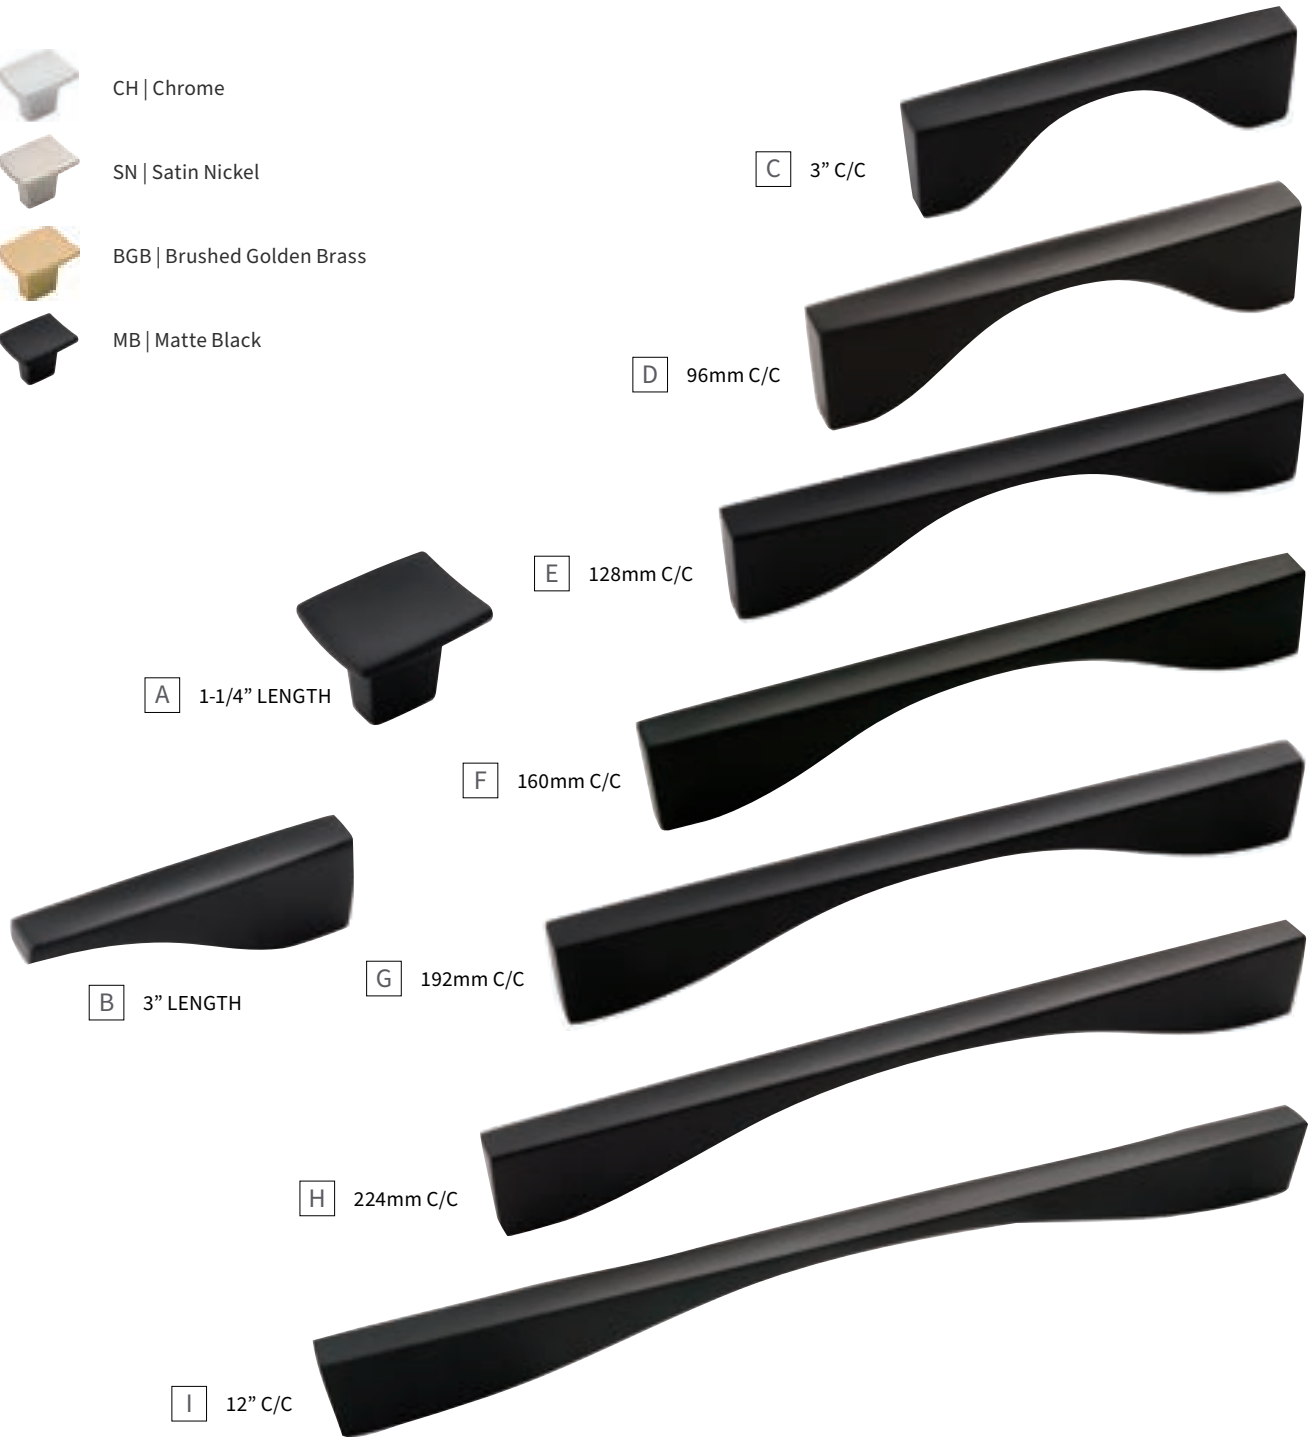

| | | | | | |
|----------|----------------|--|----------|----------------|--|
| A | APPLIANCE PULL | B078830-CH C/C: 12" L: 14-5/8" W: 1-1/8" P: 2" | D | APPLIANCE PULL | B078831-14 C/C: 18" L: 20-5/8" W: 1-1/8" P: 2" |
| B | APPLIANCE PULL | B078831-CH C/C: 18" L: 20-5/8" W: 1-1/8" P: 2" | E | APPLIANCE PULL | B078830-SN C/C: 12" L: 14-5/8" W: 1-1/8" P: 2" |
| C | APPLIANCE PULL | B078830-14 C/C: 12" L: 14-5/8" W: 1-1/8" P: 2" | F | APPLIANCE PULL | B078831-SN C/C: 18" L: 20-5/8" W: 1-1/8" P: 2" |

BROWNSTONE COLLECTION
APPLIANCE PULLS

| | | | | | |
|----------|----------------|---|----------|----------------|---|
| G | APPLIANCE PULL | B078830-CBZ C/C: 12" L: 14-5/8" W: 1-1/8" P: 2" | J | APPLIANCE PULL | B078831-BGB C/C: 18" L: 20-5/8" W: 1-1/8" P: 2" |
| H | APPLIANCE PULL | B078831-CBZ C/C: 18" L: 20-5/8" W: 1-1/8" P: 2" | K | APPLIANCE PULL | B078830-MB C/C: 12" L: 14-5/8" W: 1-1/8" P: 2" |
| I | APPLIANCE PULL | B078830-BGB C/C: 12" L: 14-5/8" W: 1-1/8" P: 2" | L | APPLIANCE PULL | B078831-MB C/C: 18" L: 20-5/8" W: 1-1/8" P: 2" |

MB | Matte Black

| | | | | | |
|----------|------|--|----------|------|--|
| A | KNOB | B076146-MB L: 1-1/4" W: 1" P: 1" B: 5/8" x 3/8" | F | PULL | B076151-MB C/C: 160mm L: 6-13/16" W: 9/16" P: 1-1/8" |
| B | KNOB | B076147-MB L: 3" W: 1/2" P: 1" B: 1/2" x 7/16" | G | PULL | B076152-MB C/C: 192mm L: 8-1/8" W: 9/16" P: 1-1/8" |
| C | PULL | B076148-MB C/C: 3" L: 3-1/2" W: 1/2" P: 1" | H | PULL | B076153-MB C/C: 224mm L: 9-7/16" W: 9/16" P: 1-1/8" |
| D | PULL | B076149-MB C/C: 96mm L: 4-5/16" W: 1/2" P: 1-1/16" | I | PULL | B076154-MB C/C: 12" L: 12-9/16" W: 9/16" P: 1-1/8" |
| E | PULL | B076150-MB C/C: 128mm L: 5-9/16" W: 9/16" P: 1-1/16" | | | |