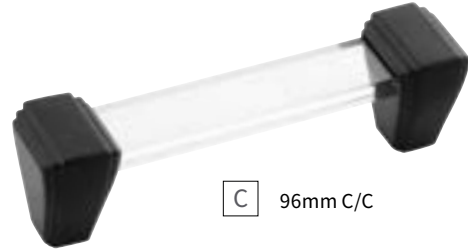

BELLECLAIRE COLLECTION

14 | Polished Nickel

SN | Satin Nickel

BGB | Brushed Golden Brass

MB | Matte Black

A 1" LENGTH

B 1-1/4" SQ.

C 96mm C/C