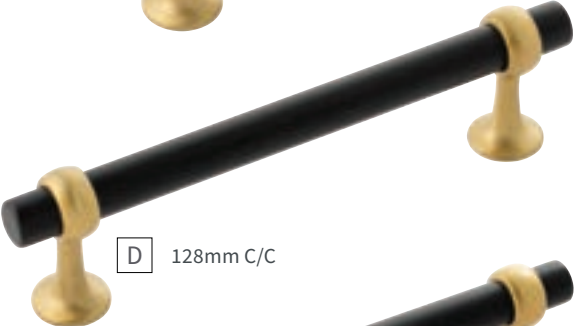

C 96mm C/C

D 128mm C/C

E 192mm C/C

Learn more about the collection in our **Designer Talks** series.

[Ostia Video →](#)

| | | | | | |
|----------|-------------|--|----------|-------------|--|
| A | KNOB | B077328-MBBGB L: 2-1/2" W: 13/16" P: 1-5/8" B: 13/16" | D | PULL | B077524-MBBGB C/C: 128mm L: 6-5/16" W: 13/16" P: 1-5/8" |
| B | PULL | B077522-MBBGB C/C: 3" L: 4-1/4" W: 13/16" P: 1-5/8" | E | PULL | B077525-MBBGB C/C: 192mm L: 8-13/16" W: 13/16" P: 1-5/8" |
| C | PULL | B077523-MBBGB C/C: 96mm L: 5-1/16" W: 13/16" P: 1-5/8" | | | |