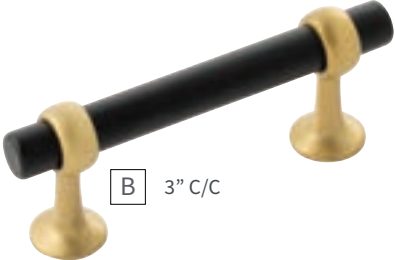

MONROE COLLECTION
APPLIANCE PULLS

| | | | | | |
|----------|----------------|---|----------|----------------|--|
| G | APPLIANCE PULL | B078832-BGB C/C: 12" L: 14-5/8" W: 13/16" P: 2-1/8" | J | APPLIANCE PULL | B078833-VB C/C: 18" L: 20-5/8" W: 13/16" P: 2-1/8" |
| H | APPLIANCE PULL | B078833-BGB C/C: 18" L: 20-5/8" W: 13/16" P: 2-1/8" | K | APPLIANCE PULL | B078832-MB C/C: 12" L: 14-5/8" W: 13/16" P: 2-1/8" |
| I | APPLIANCE PULL | B078832-VB C/C: 12" L: 14-5/8" W: 13/16" P: 2-1/8" | L | APPLIANCE PULL | B078833-MB C/C: 18" L: 20-5/8" W: 13/16" P: 2-1/8" |

CH | Chrome

14 | Polished Nickel

SN | Satin Nickel

BGB | Brushed Golden Brass

MBBGB | Matte Black & Brushed Golden Brass

MB | Matte Black

A 2-1/2" LENGTH

B 3" C/C

C 96mm C/C

D 128mm C/C

E 192mm C/C

Learn more about the collection in our **Designer Talks** series.

[Ostia Video →](#)

| | | | | | |
|----------|-------------|--|----------|-------------|--|
| A | KNOB | B077328-MBBGB L: 2-1/2" W: 13/16" P: 1-5/8" B: 13/16" | D | PULL | B077524-MBBGB C/C: 128mm L: 6-5/16" W: 13/16" P: 1-5/8" |
| B | PULL | B077522-MBBGB C/C: 3" L: 4-1/4" W: 13/16" P: 1-5/8" | E | PULL | B077525-MBBGB C/C: 192mm L: 8-13/16" W: 13/16" P: 1-5/8" |
| C | PULL | B077523-MBBGB C/C: 96mm L: 5-1/16" W: 13/16" P: 1-5/8" | | | |