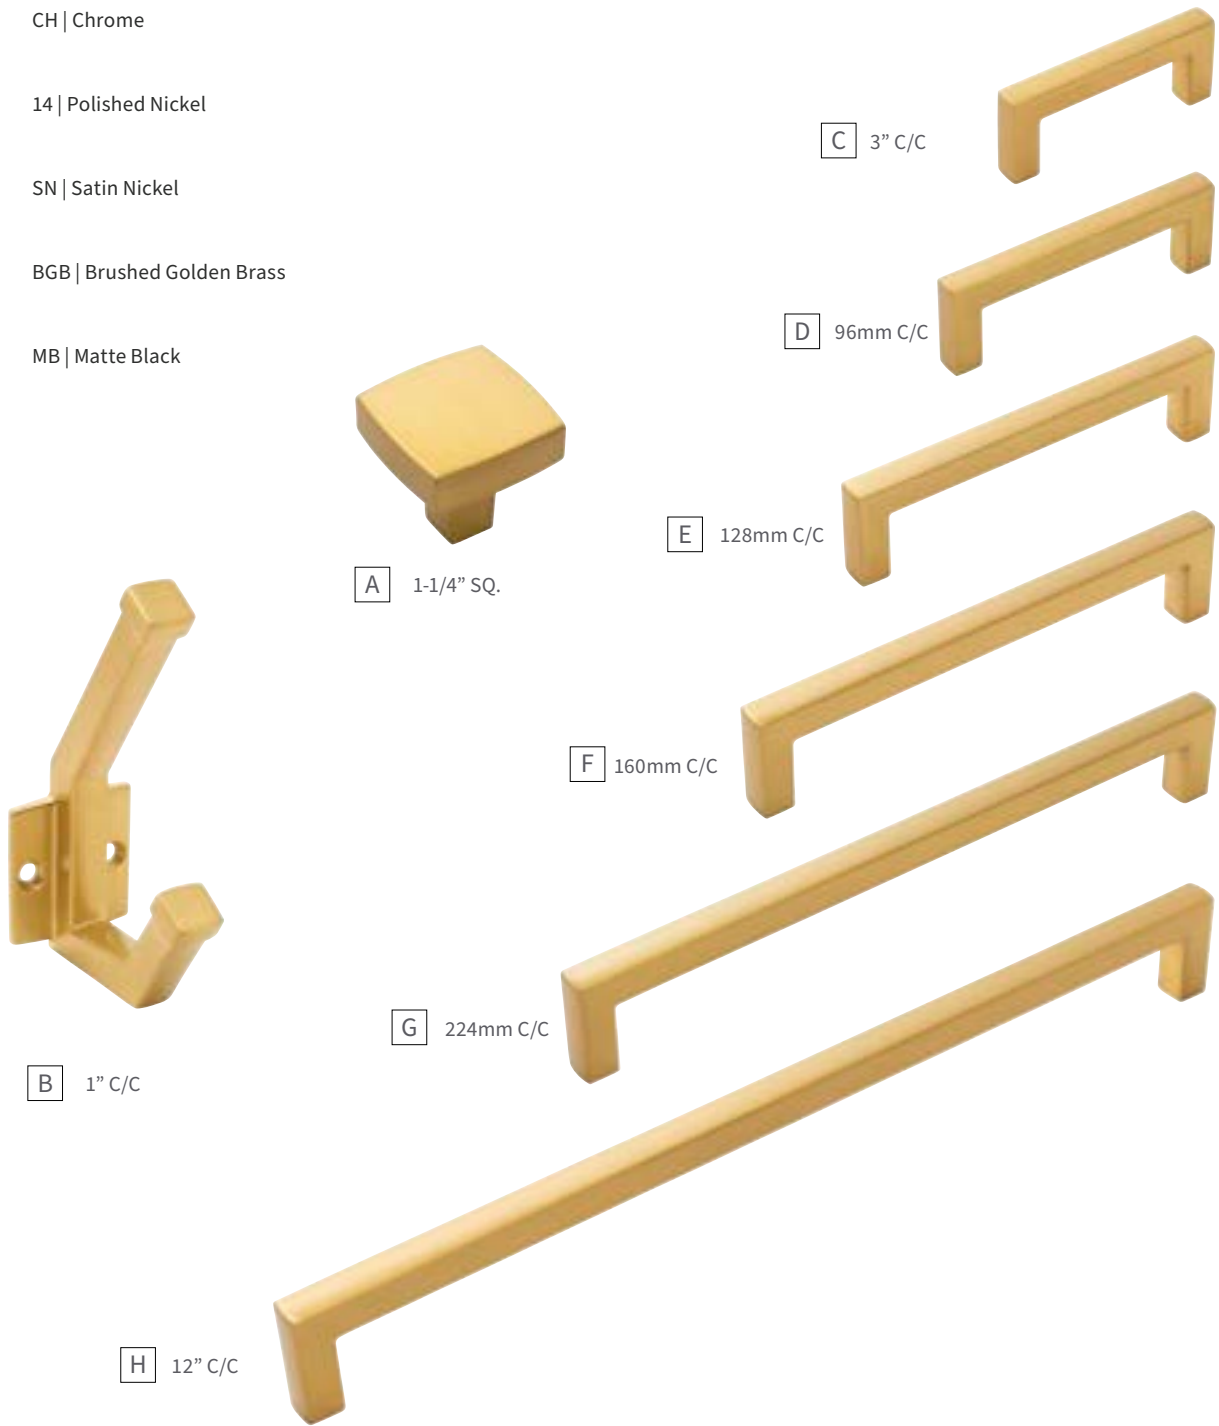

Learn more about the collection in our **Designer Talks** series.

[Corsa Video →](#)

| | | | | | |
|----------|-------------|--|----------|-------------|--|
| A | KNOB | B078787MB L: 1-3/4" W: 5/8" P: 1-1/2" B: 1-3/4" x 5/8" | C | PULL | B078785MB C/C: 3" & 96mm L: 5-1/8" W: 5/8" P: 1-1/2" |
| B | PULL | B078784MB C/C: 1" L: 2-3/8" W: 5/8" P: 1-1/2" | D | PULL | B078786MB C/C: 128mm & 160mm L: 7-3/4" W: 5/8" P: 1-1/2" |

| | | | | | |
|----------|------|---|----------|------|---|
| A | KNOB | B077986BGB SQ: 1-1/4" P: 1-3/16" B: 3/8" | E | PULL | B077989BGB C/C: 128mm L: 5-1/2" W: 1/2" P: 1-7/16" |
| B | HOOK | B077994BGB C/C: 1" L: 4-1/2" W: 1-1/2" P: 2-1/2" B: 1-5/8" x 1-1/2" | F | PULL | B077990BGB C/C: 160mm L: 6-3/4" W: 1/2" P: 1-7/16" |
| C | PULL | B077987BGB C/C: 3" L: 3-1/2" W: 1/2" P: 1-7/16" | G | PULL | B079452BGB C/C: 224mm L: 9-5/16" W: 1/2" P: 1-7/16" |
| D | PULL | B077988BGB C/C: 96mm L: 4-1/4" W: 1/2" P: 1-7/16" | H | PULL | B079453BGB C/C: 12" L: 12-1/2" W: 1/2" P: 1-7/16" |