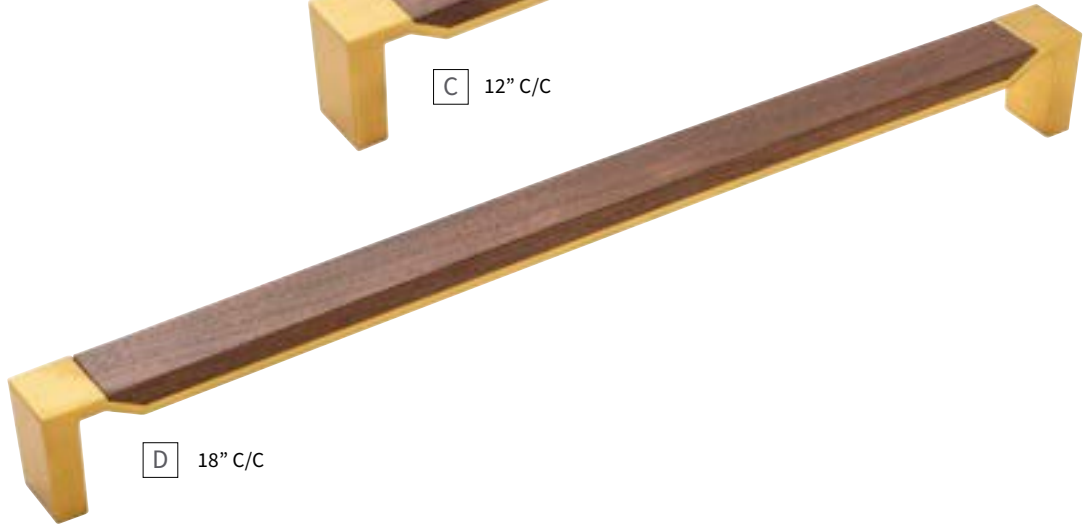

C 12" C/C

D 18" C/C

| | | | | | |
|----------|----------------|--|----------|----------------|---|
| A | APPLIANCE PULL | B079354WB-SN C/C: 12" L: 12-9/16" W: 1-3/16" P: 1-7/8" | C | APPLIANCE PULL | B079354WN-BGB C/C: 12" L: 12-9/16" W: 1-3/16" P: 1-7/8" |
| B | APPLIANCE PULL | B079355WB-SN C/C: 18" L: 18-9/16" W: 1-3/16" P: 1-7/8" | D | APPLIANCE PULL | B079355WN-BGB C/C: 18" L: 18-9/16" W: 1-3/16" P: 1-7/8" |