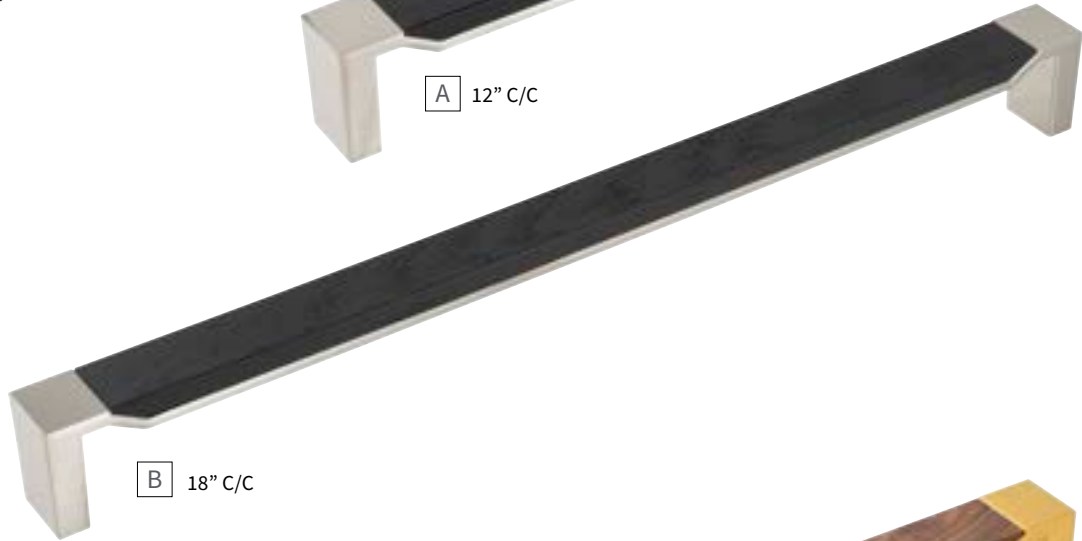

FUSE COLLECTION

APPLIANCE PULLS

WB-SN | Satin Nickel
with Black Wood

WN-BGB | Brushed Golden Brass
with Walnut

WB-BGB | Brushed Golden Brass
with Black Wood

WN-MB | Matte Black
with Walnut

A 12" C/C

B 18" C/C

C 12" C/C

D 18" C/C

A	APPLIANCE PULL	B079354WB-SN C/C: 12" L: 12-9/16" W: 1-3/16" P: 1-7/8"	C	APPLIANCE PULL	B079354WN-BGB C/C: 12" L: 12-9/16" W: 1-3/16" P: 1-7/8"
B	APPLIANCE PULL	B079355WB-SN C/C: 18" L: 18-9/16" W: 1-3/16" P: 1-7/8"	D	APPLIANCE PULL	B079355WN-BGB C/C: 18" L: 18-9/16" W: 1-3/16" P: 1-7/8"