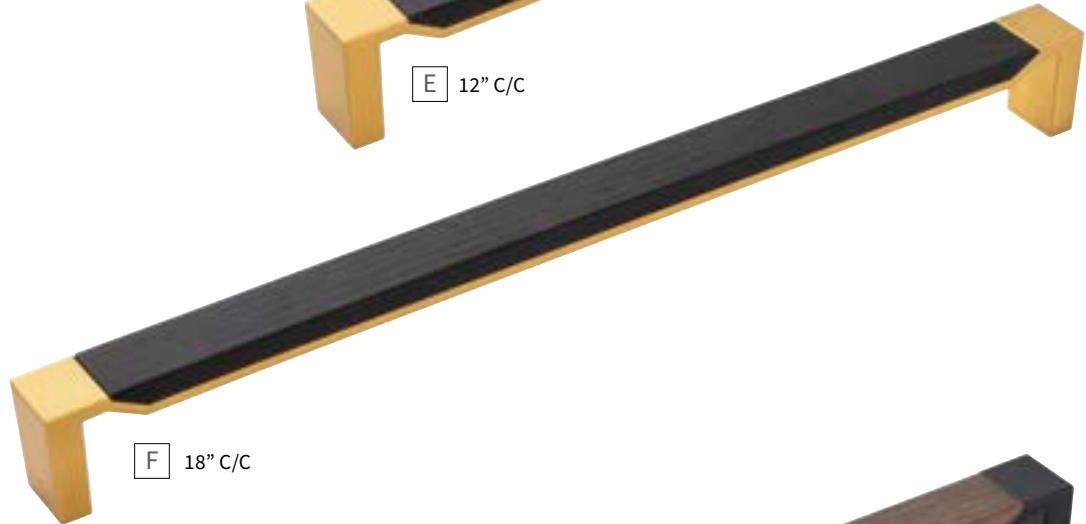

E 12" C/C

F 18" C/C