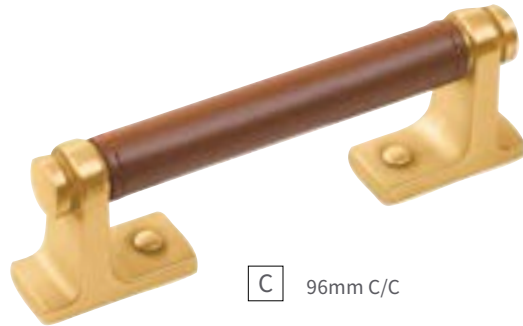

RESERVE COLLECTION

LRSN | Satin Nickel
with Brown Leather

LRBGB | Brushed Golden Brass
with Brown Leather

LRMB | Matte Black
with Brown Leather

C 96mm C/C

Learn more about
the collection in our
Designer Talks series.

[Reserve Video →](#)

A	KNOB	B077977LRBGB D: 1-1/4" P: 1-1/4" B: 1"	C	PULL	B077979LRBGB C/C: 96mm L: 4-3/4" W: 11/16" P: 1-1/2"
B	PULL	B077978LRBGB C/C: 3" L: 4" W: 11/16" P: 1-1/2"	D	PULL	B077980LRBGB C/C: 128mm L: 6" W: 11/16" P: 1-1/2"