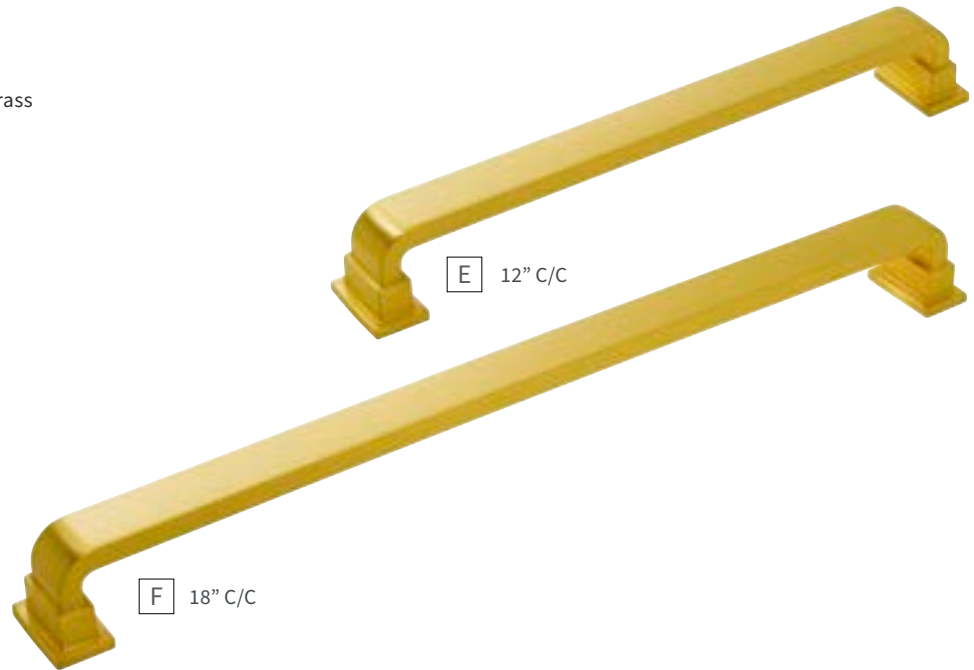

BRIGHTON COLLECTION

APPLIANCE PULLS | SEE PAGES 20-23 FOR MORE DETAILS

SN | Satin Nickel

BGB | Brushed Golden Brass

MB | Matte Black

BROWNSTONE COLLECTION

APPLIANCE PULLS | SEE PAGES 24-27 FOR MORE DETAILS

CH | Chrome

14 | Polished Nickel

SN | Satin Nickel

BGB | Brushed Golden Brass

CBZ | Champagne Bronze

MB | Matte Black