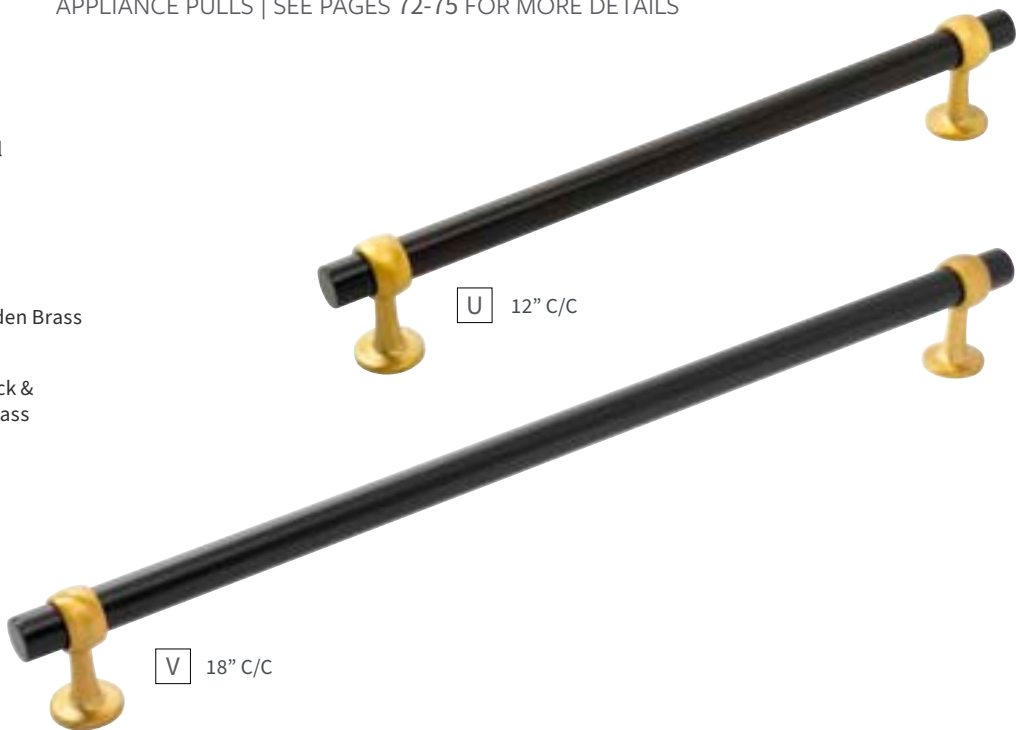

MONROE COLLECTION

APPLIANCE PULLS | SEE PAGES 68-71 FOR MORE DETAILS

-  CH | Chrome
-  14 | Polished Nickel
-  SN | Satin Nickel
-  BGB | Brushed Golden Brass
-  VB | Vintage Bronze
-  MB | Matte Black

| | | | | | |
|----------|----------------|---|----------|----------------|---|
| Q | APPLIANCE PULL | B077280-CBZ C/C: 12" L: 12-11/16" W: 3/4" P: 2" | S | APPLIANCE PULL | B078832-BGB C/C: 12" L: 14-5/8" W: 13/16" P: 2-1/8" |
| R | APPLIANCE PULL | B077281-CBZ C/C: 18" L: 18-11/16" W: 3/4" P: 2" | T | APPLIANCE PULL | B078833-BGB C/C: 18" L: 20-5/8" W: 13/16" P: 2-1/8" |

OSTIA COLLECTION

APPLIANCE PULLS | SEE PAGES 72-75 FOR MORE DETAILS

CH | Chrome

14 | Polished Nickel

SN | Satin Nickel

BGB | Brushed Golden Brass

MBBGB | Matte Black & Brushed Golden Brass

MB | Matte Black