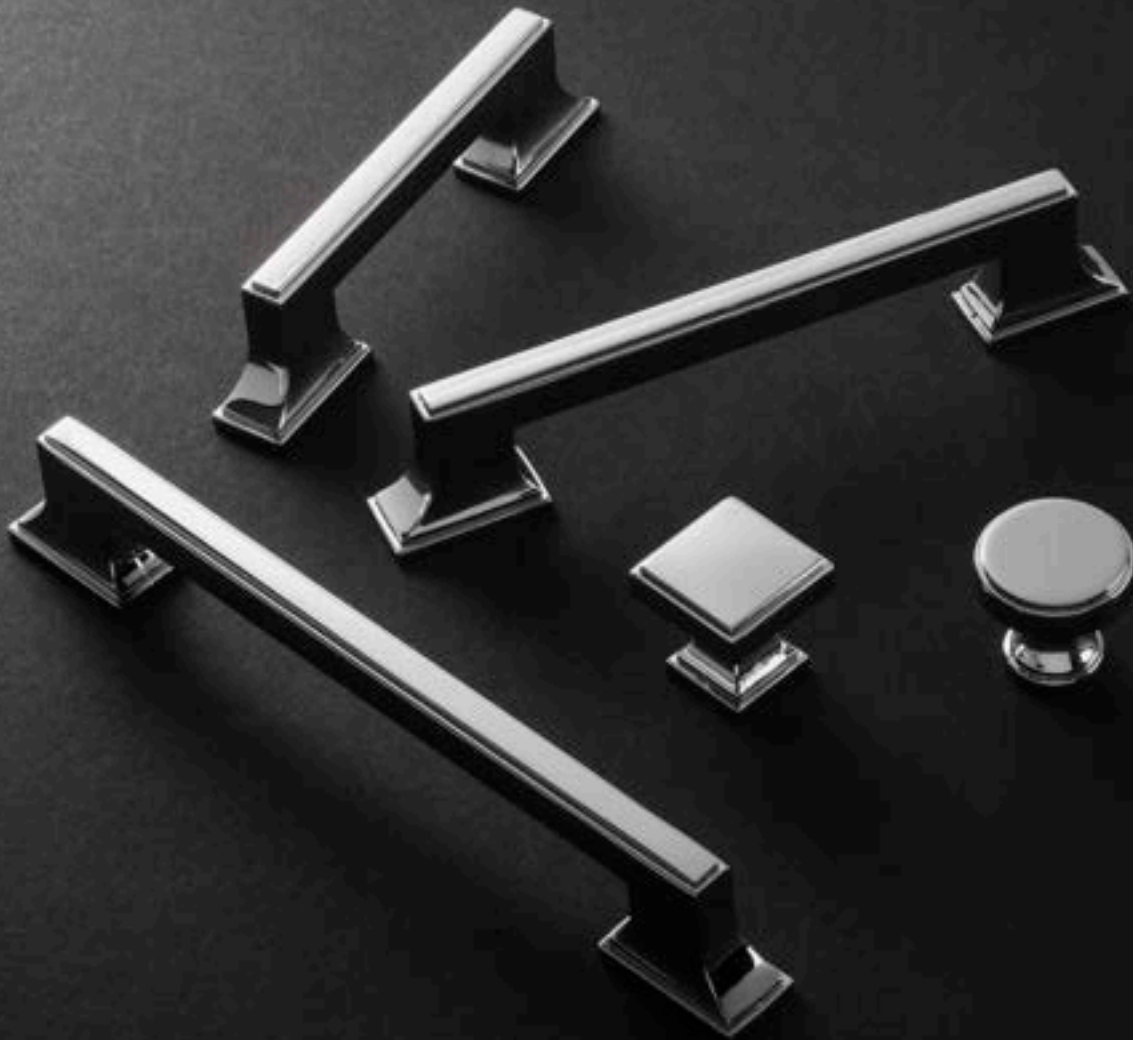

B

BROWNSTONE

COLLECTION

A fresh take on traditional design, perfectly captured in the Brownstone collection, delicately balances simplicity and flair.