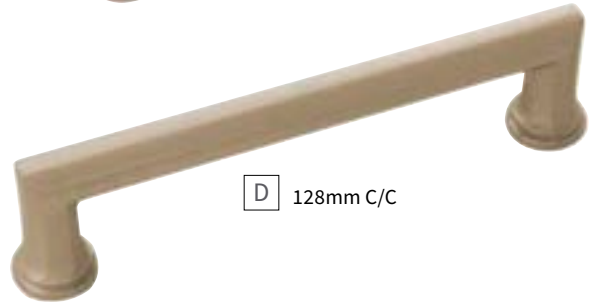

D 128mm C/C

E 160mm C/C

A 1-3/8" DIA.

B 1-1/4" DIA.

F 220mm C/C

Learn more about Champagne Bronze (CBZ) in our **Designer Talks** series.

[CBZ Video →](#)

| | | | | | |
|----------|------|---|----------|------|--|
| A | KNOB | B053134-CBZ D: 1-3/8" P: 1-7/16" B: 5/8" | D | PULL | B072425-CBZ C/C: 128mm L: 5-7/8" W: 13/16" P: 1-3/8" |
| B | KNOB | B054726-CBZ D: 1-1/4" P: 1-1/8" B: 5/8" | E | PULL | B076542-CBZ C/C: 160mm L: 7-1/8" W: 7/8" P: 1-7/16" |
| C | PULL | B076541-CBZ C/C: 96mm L: 4-5/8" W: 13/16" P: 1-3/8" | F | PULL | B072442-CBZ C/C: 220mm L: 9-9/16" W: 7/8" P: 1-1/2" |