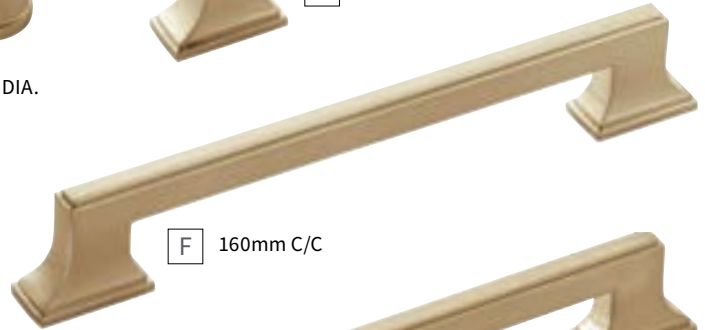

BGB | Brushed Golden Brass

CBZ | Champagne Bronze

MB | Matte Black

A 1-1/4" DIA.

B 1-1/8" SQ.

C 1-3/8" SQ.

D 3" & 96mm C/C

E 128mm C/C

F 160mm C/C

G 224mm C/C

H 12" C/C

Learn more about Champagne Bronze (CBZ) in our **Designer Talks** series.

[CBZ Video →](#)

| | | | | | |
|----------|------|---|----------|------|---|
| A | KNOB | B077459-CBZ D: 1-1/4" P: 1-1/4" B: 13/16" | E | PULL | B077462-CBZ C/C: 128mm L: 6-5/8" W: 3/4" P: 1-5/16" |
| B | KNOB | B077458-CBZ SQ: 1-1/8" P: 1-1/4" B: 13/16" SQ | F | PULL | B077463-CBZ C/C: 160mm L: 7-13/16" W: 3/4" P: 1-5/16" |
| C | KNOB | B077460-CBZ SQ: 1-3/8" P: 1-1/4" B: 1" SQ | G | PULL | B077464-CBZ C/C: 224mm L: 10-3/8" W: 3/4" P: 1-5/16" |
| D | PULL | B077461-CBZ C/C: 3" & 96mm L: 4-15/16" W: 3/4" P: 1-5/16" | H | PULL | B077465-CBZ C/C: 12" L: 13-9/16" W: 3/4" P: 1-3/8" |