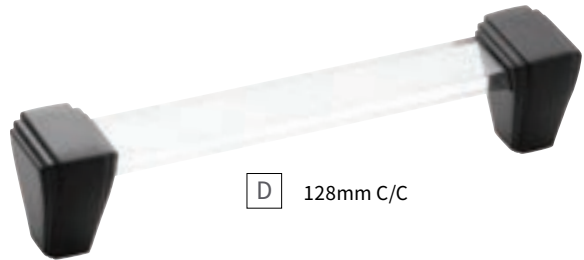

BELLECLAIRE COLLECTION

14 | Polished Nickel

SN | Satin Nickel

BGB | Brushed Golden Brass

MB | Matte Black

A 1" LENGTH

B 1-1/4" SQ.

C 96mm C/C