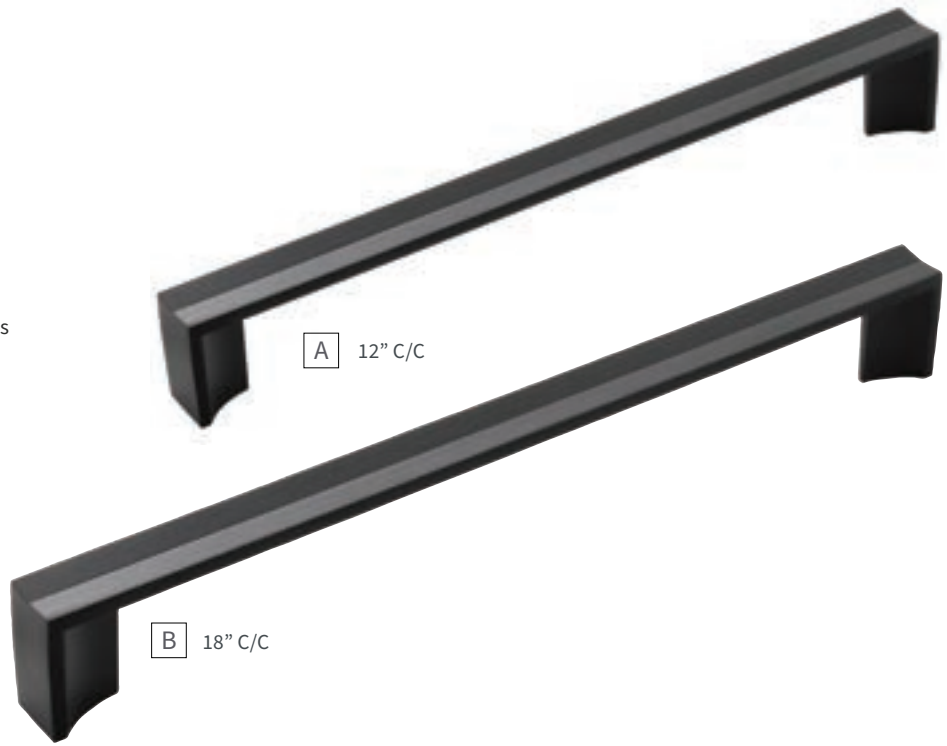

AVENUE COLLECTION

APPLIANCE PULLS | SEE PAGES 10-13 FOR MORE DETAILS

- CH | Chrome
- 14 | Polished Nickel
- SN | Satin Nickel
- BGB | Brushed Golden Brass
- MB | Matte Black

BERKSHIRE COLLECTION

APPLIANCE PULLS | SEE PAGES 16-19 FOR MORE DETAILS

- CH | Chrome
- 14 | Polished Nickel
- SN | Satin Nickel
- BGB | Brushed Golden Brass
- CBZ | Champagne Bronze
- MB | Matte Black