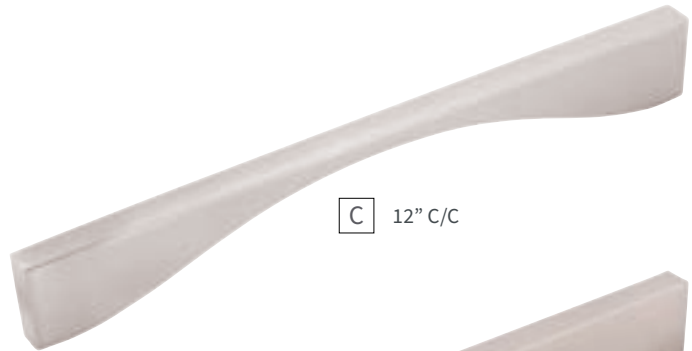

C 12" C/C

D 18" C/C

A APPLIANCE PULL **B077118-CH**
C/C: 12" L: 12-5/8" W: 3/4" P: 1-5/8"

C APPLIANCE PULL **B077118-SN**
C/C: 12" L: 12-5/8" W: 3/4" P: 1-5/8"

B APPLIANCE PULL **B077286-CH**
C/C: 18" L: 18-5/8" W: 3/4" P: 1-5/8"