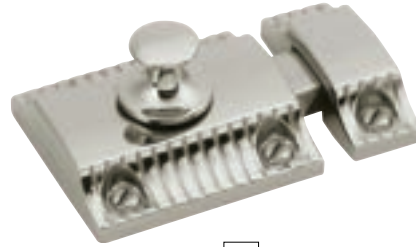

VINTAGE 1900 COLLECTION

SOLID BRASS

14 | Polished Nickel

SN | Satin Nickel

04 | Satin Brass

BI | Black Iron

C 2-7/16" LENGTH