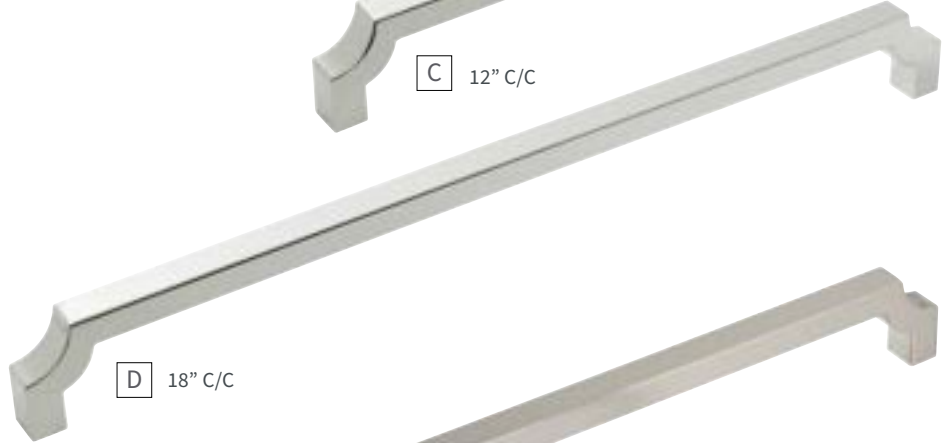

F 160mm C/C

G 224mm C/C

H 12" C/C

Learn more about Champagne Bronze (CBZ) in our **Designer Talks** series.

[CBZ Video →](#)

| | | | | | |
|----------|------|---|----------|------|---|
| A | KNOB | B076635-CBZ L: 1-1/8" W: 1-1/8" P: 1-1/16" B: 5/8" | E | PULL | B076642-CBZ C/C: 128mm L: 5-7/16" W: 7/16" P: 1-1/8" |
| B | KNOB | B076636-CBZ L: 1-1/4" W: 1-1/4" P: 1-1/8" B: 11/16" | F | PULL | B076643-CBZ C/C: 160mm L: 6-11/16" W: 7/16" P: 1-1/8" |
| C | PULL | B076640-CBZ C/C: 3" L: 3-3/8" W: 7/16" P: 1-1/8" | G | PULL | B076645-CBZ C/C: 224mm L: 9-1/4" W: 7/16" P: 1-3/16" |
| D | PULL | B076641-CBZ C/C: 96mm L: 4-3/16" W: 7/16" P: 1-1/8" | H | PULL | B076646-CBZ C/C: 12" L: 12-7/16" W: 7/16" P: 1-1/4" |

A 12" C/C

B 18" C/C

C 12" C/C

D 18" C/C

E 12" C/C

F 18" C/C

| | | | | | |
|----------|----------------|--|----------|----------------|--|
| A | APPLIANCE PULL | B077280-CH C/C: 12" L: 12-11/16" W: 3/4" P: 2" | D | APPLIANCE PULL | B077281-14 C/C: 18" L: 18-11/16" W: 3/4" P: 2" |
| B | APPLIANCE PULL | B077281-CH C/C: 18" L: 18-11/16" W: 3/4" P: 2" | E | APPLIANCE PULL | B077280-SN C/C: 12" L: 12-11/16" W: 3/4" P: 2" |
| C | APPLIANCE PULL | B077280-14 C/C: 12" L: 12-11/16" W: 3/4" P: 2" | F | APPLIANCE PULL | B077281-SN C/C: 18" L: 18-11/16" W: 3/4" P: 2" |