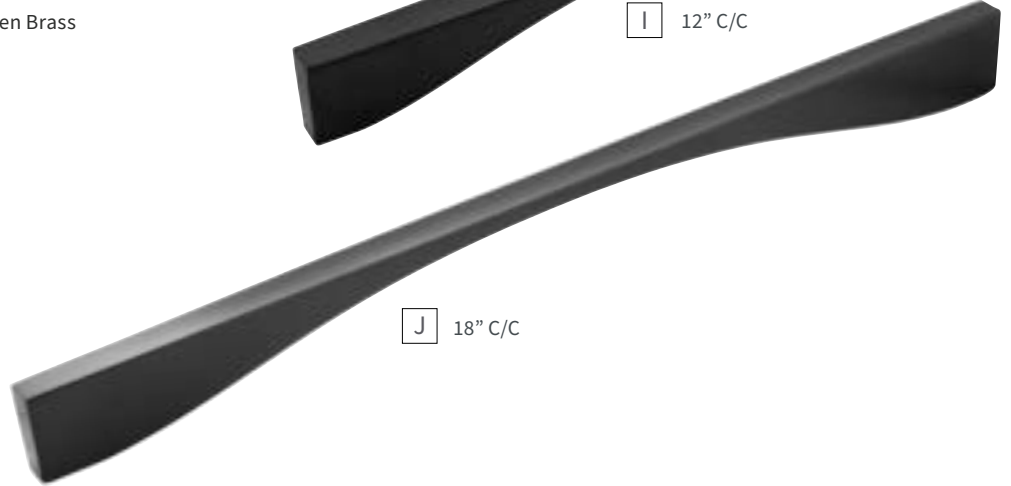

CHANNEL COLLECTION

APPLIANCE PULLS | SEE PAGES 28-31 FOR MORE DETAILS

CH | Chrome

SN | Satin Nickel

BGB | Brushed Golden Brass

MB | Matte Black

I 12" C/C

J 18" C/C

COVENTRY COLLECTION

APPLIANCE PULLS | SEE PAGES 38-43 FOR MORE DETAILS

CH | Chrome

14 | Polished Nickel

SN | Satin Nickel

BGB | Brushed Golden Brass

MB | Matte Black

K 12" C/C

J 18" C/C

I	APPLIANCE PULL	B077118-MB C/C: 12" L: 12-5/8" W: 3/4" P: 1-5/8"	K	APPLIANCE PULL	B077992BGB C/C: 12" L: 12-3/4" W: 3/4" P: 2-1/16"
J	APPLIANCE PULL	B077286-MB C/C: 18" L: 18-5/8" W: 3/4" P: 1-5/8"	L	APPLIANCE PULL	B077993BGB C/C: 18" L: 18-3/4" W: 3/4" P: 2-1/16"