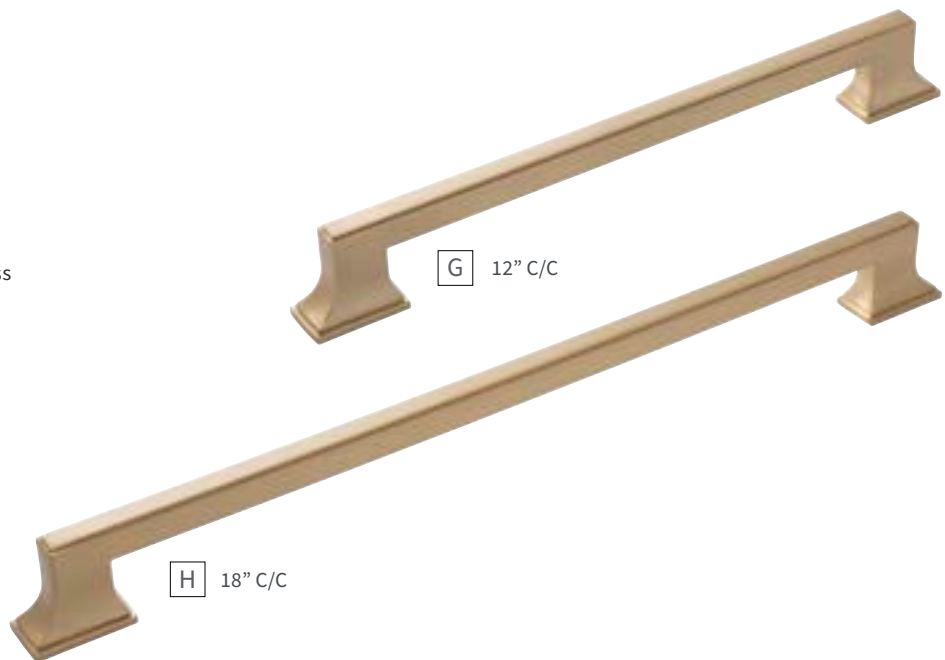

14 | Polished Nickel

SN | Satin Nickel

BGB | Brushed Golden Brass

CBZ | Champagne Bronze

MB | Matte Black

| | | | | | |
|----------|----------------|--|----------|----------------|---|
| E | APPLIANCE PULL | B077898BGB C/C: 12" L: 13-1/8" W: 1-3/4" P: 1-13/16" | G | APPLIANCE PULL | B078830-CBZ C/C: 12" L: 14-5/8" W: 1-1/8" P: 2" |
| F | APPLIANCE PULL | B077899BGB C/C: 18" L: 19-1/8" W: 1-3/4" P: 1-13/16" | H | APPLIANCE PULL | B078831-CBZ C/C: 18" L: 20-5/8" W: 1-1/8" P: 2" |