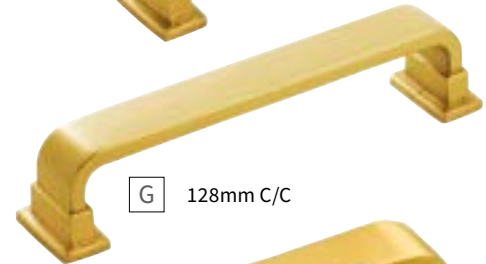

BRIGHTON COLLECTION

SN | Satin Nickel

BGB | Brushed Golden Brass

MB | Matte Black

A 1" SQ.

E 3" C/C

F 96mm C/C

G 128mm C/C

B 1-1/4" SQ.

C 1-1/2" C/C

H 160mm C/C

D 96mm C/C

I 224mm C/C

Learn more about the collection in our **Designer Talks** series.

[Brighton Video →](#)

| | | | | | |
|----------|----------|--|----------|------|--|
| A | KNOB | B077890BGB SQ: 1" P: 1" B: 3/4" | F | PULL | B077893BGB C/C: 96mm L: 4-3/8" W: 1-1/8" P: 1-3/16" |
| B | KNOB | B077889BGB SQ: 1-1/4" P: 1" B: 3/4" | G | PULL | B077894BGB C/C: 128mm L: 5-11/16" W: 1-1/8" P: 1-3/16" |
| C | HOOK | B077900BGB C/C: 1-1/2" L: 4-5/16" W: 2-1/8" P: 2-9/16" B: 2-1/8" x 1-1/16" | H | PULL | B077895BGB C/C: 160mm L: 6-15/16" W: 1-1/8" P: 1-3/16" |
| D | CUP PULL | B077958BGB C/C: 96mm L: 4-3/8" W: 1-7/16" P: 1-1/16" | I | PULL | B077897BGB C/C: 224mm L: 9-7/16" W: 1-1/8" P: 1-3/16" |
| E | PULL | B077892BGB C/C: 3" L: 3-5/8" W: 1-1/8" P: 1-3/16" | | | |