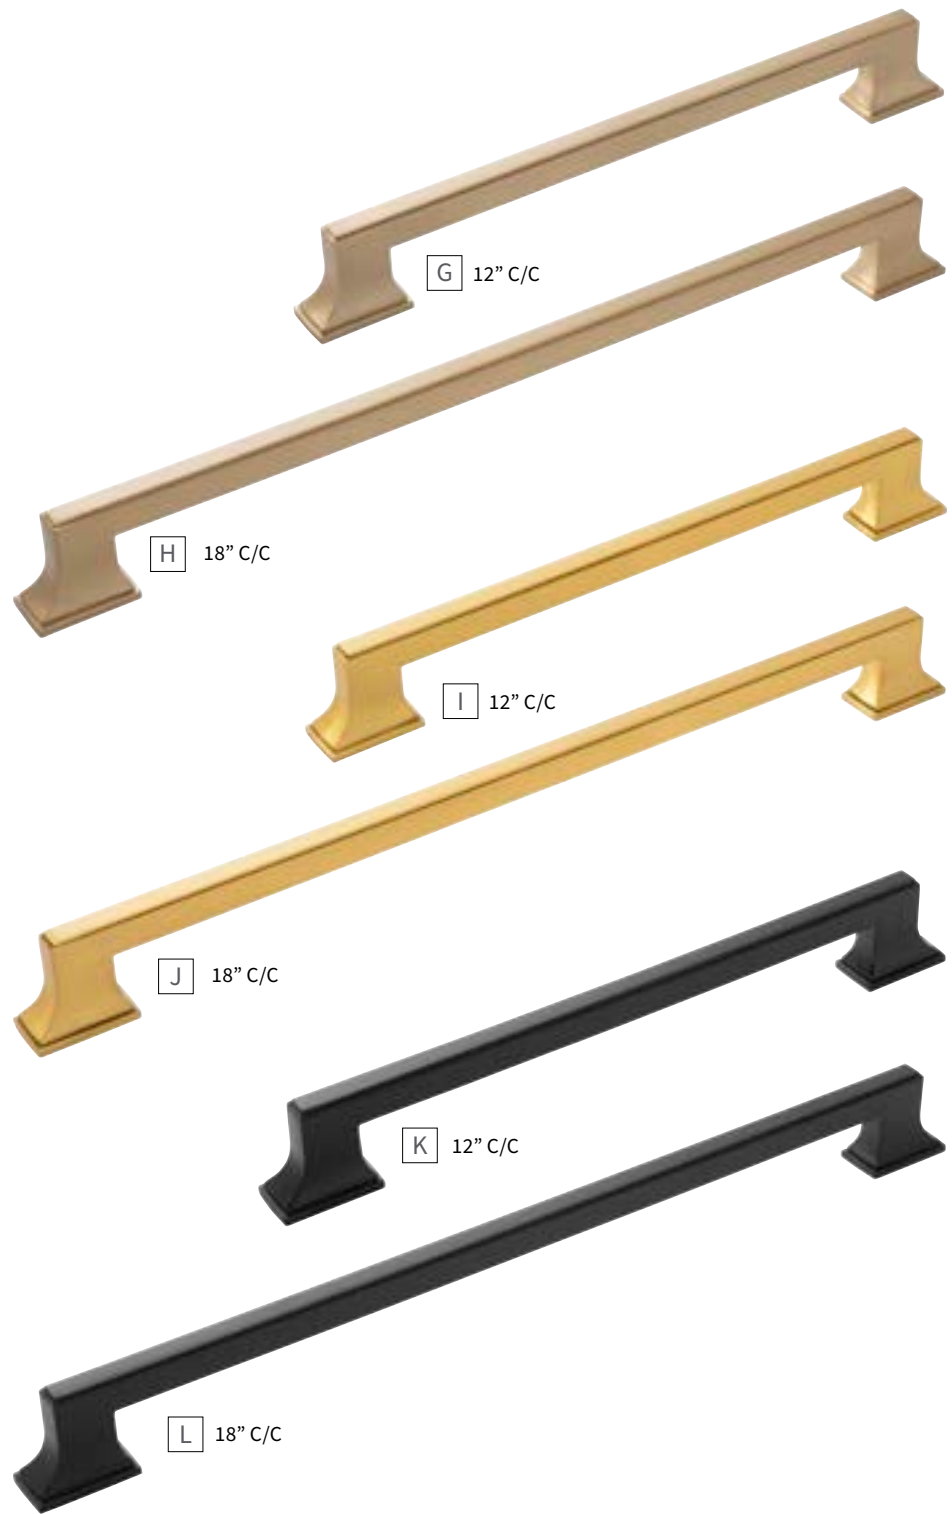

BROWNSTONE COLLECTION
APPLIANCE PULLS

G	APPLIANCE PULL	B078830-CBZ C/C: 12" L: 14-5/8" W: 1-1/8" P: 2"	J	APPLIANCE PULL	B078831-BGB C/C: 18" L: 20-5/8" W: 1-1/8" P: 2"
H	APPLIANCE PULL	B078831-CBZ C/C: 18" L: 20-5/8" W: 1-1/8" P: 2"	K	APPLIANCE PULL	B078830-MB C/C: 12" L: 14-5/8" W: 1-1/8" P: 2"
I	APPLIANCE PULL	B078830-BGB C/C: 12" L: 14-5/8" W: 1-1/8" P: 2"	L	APPLIANCE PULL	B078831-MB C/C: 18" L: 20-5/8" W: 1-1/8" P: 2"