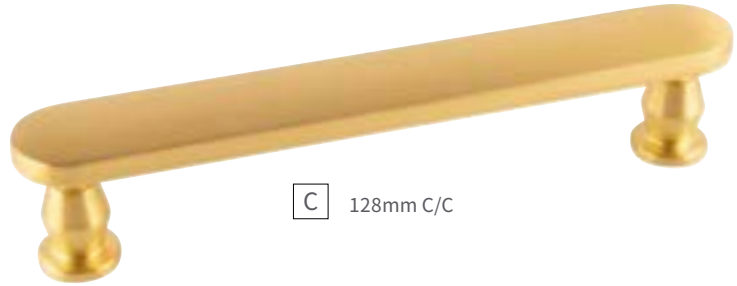

ANDERS COLLECTION

SN | Satin Nickel

BGB | Brushed Golden Brass

MB | Matte Black

C 128mm C/C

Learn more about the collection in our **Designer Talks** series.

[Anders Video →](#)

A	KNOB	B078788BGB D: 1-1/4" P: 1-1/4" B: 5/8"	C	PULL	B078790BGB C/C: 128mm L: 5-15/16" W: 7/8" P: 1-1/4"
B	PULL	B078789BGB C/C: 96mm L: 4-5/8" W: 7/8" P: 1-1/4"	D	PULL	B078791BGB C/C: 160mm L: 7-3/16" W: 7/8" P: 1-1/4"