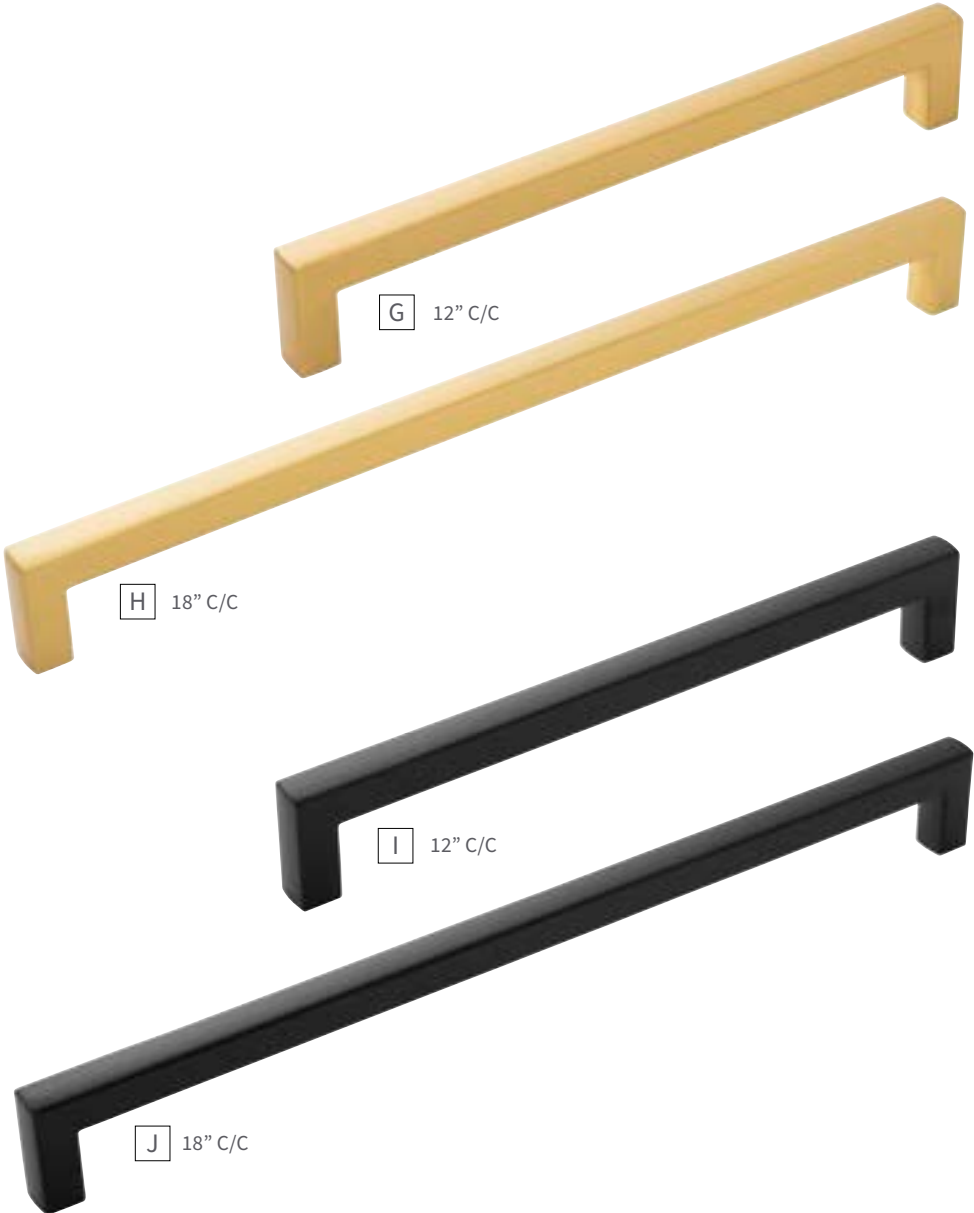

C 12" C/C

D 18" C/C

E 12" C/C

F 18" C/C

COVENTRY COLLECTION

| | | | | | |
|----------|----------------|--|----------|----------------|---|
| A | APPLIANCE PULL | B077992CH C/C: 12" L: 12-3/4" W: 3/4" P: 2-1/16" | F | APPLIANCE PULL | B077993SN C/C: 18" L: 18-3/4" W: 3/4" P: 2-1/16" |
| B | APPLIANCE PULL | B077993CH C/C: 18" L: 18-3/4" W: 3/4" P: 2-1/16" | G | APPLIANCE PULL | B077992BGB C/C: 12" L: 12-3/4" W: 3/4" P: 2-1/16" |
| C | APPLIANCE PULL | B07799214 C/C: 12" L: 12-3/4" W: 3/4" P: 2-1/16" | H | APPLIANCE PULL | B077993BGB C/C: 18" L: 18-3/4" W: 3/4" P: 2-1/16" |
| D | APPLIANCE PULL | B07799314 C/C: 18" L: 18-3/4" W: 3/4" P: 2-1/16" | I | APPLIANCE PULL | B077992MB C/C: 12" L: 12-3/4" W: 3/4" P: 2-1/16" |
| E | APPLIANCE PULL | B077992SN C/C: 12" L: 12-3/4" W: 3/4" P: 2-1/16" | J | APPLIANCE PULL | B077993MB C/C: 18" L: 18-3/4" W: 3/4" P: 2-1/16" |