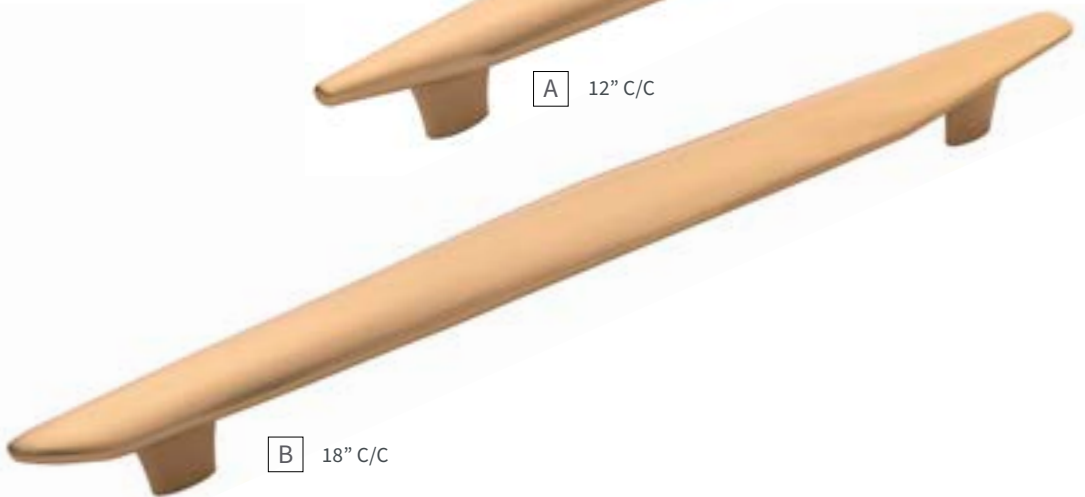

PEBBLE COLLECTION
APPLIANCE PULLS

14 | Polished Nickel

SN | Satin Nickel

CBZ | Champagne Bronze

BNV | Black Nickel Vined

MB | Matte Black

PEBBLE COLLECTION
APPLIANCE PULLS

| | | | | | |
|----------|----------------|---|----------|----------------|---|
| A | APPLIANCE PULL | B079716-14 C/C: 12" L: 16-13/16" W: 2-1/16" P: 2-3/16" | F | APPLIANCE PULL | B079718-CBZ C/C: 18" L: 23-7/16" W: 2-3/8" P: 2-3/16" |
| B | APPLIANCE PULL | B079718-14 C/C: 18" L: 23-7/16" W: 2-3/8" P: 2-3/16" | G | APPLIANCE PULL | B079716-BNV C/C: 12" L: 16-13/16" W: 2-1/16" P: 2-3/16" |
| C | APPLIANCE PULL | B079716-SN C/C: 12" L: 16-13/16" W: 2-1/16" P: 2-3/16" | H | APPLIANCE PULL | B079718-BNV C/C: 18" L: 23-7/16" W: 2-3/8" P: 2-3/16" |
| D | APPLIANCE PULL | B079718-SN C/C: 18" L: 23-7/16" W: 2-3/8" P: 2-3/16" | I | APPLIANCE PULL | B079716-MB C/C: 12" L: 16-13/16" W: 2-1/16" P: 2-3/16" |
| E | APPLIANCE PULL | B079716-CBZ C/C: 12" L: 16-13/16" W: 2-1/16" P: 2-3/16" | J | APPLIANCE PULL | B079718-MB C/C: 18" L: 23-7/16" W: 2-3/8" P: 2-3/16" |