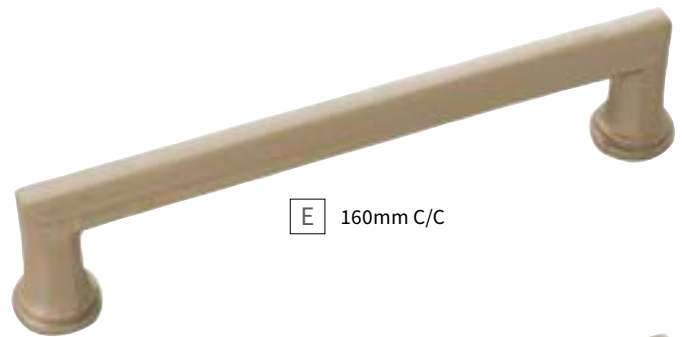

D 128mm C/C

E 160mm C/C

A 1-3/8" DIA.

B 1-1/4" DIA.

F 220mm C/C

Learn more about Champagne Bronze (CBZ) in our **Designer Talks** series.

[CBZ Video →](#)

| | | | | | |
|----------|------|---|----------|------|--|
| A | KNOB | B053134-CBZ D: 1-3/8" P: 1-7/16" B: 5/8" | D | PULL | B072425-CBZ C/C: 128mm L: 5-7/8" W: 13/16" P: 1-3/8" |
| B | KNOB | B054726-CBZ D: 1-1/4" P: 1-1/8" B: 5/8" | E | PULL | B076542-CBZ C/C: 160mm L: 7-1/8" W: 7/8" P: 1-7/16" |
| C | PULL | B076541-CBZ C/C: 96mm L: 4-5/8" W: 13/16" P: 1-3/8" | F | PULL | B072442-CBZ C/C: 220mm L: 9-9/16" W: 7/8" P: 1-1/2" |