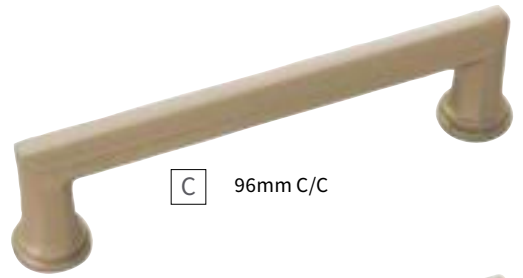

FACETTE COLLECTION

SOLID BRASS

CH | Chrome

14 | Polished Nickel

SS | Stainless Steel

CBZ | Champagne Bronze

MB | Matte Black

C 96mm C/C