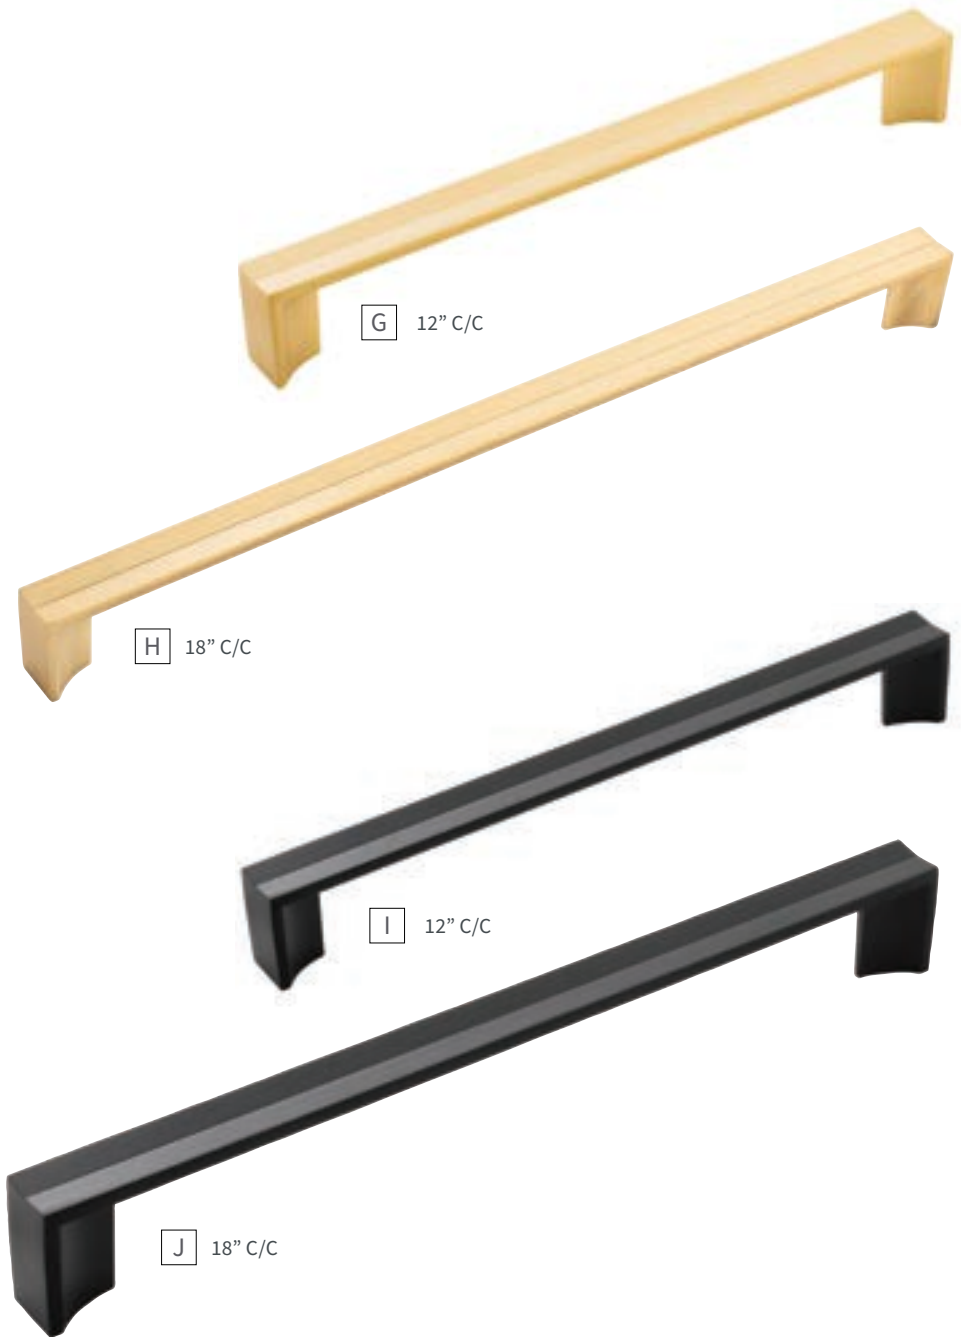

C 12" C/C

D 18" C/C

E 12" C/C

F 18" C/C

AVENUE COLLECTION
APPLIANCE PULLS

| | | | | | |
|----------|----------------|--|----------|----------------|---|
| A | APPLIANCE PULL | B077287-CH C/C: 12" L: 12-1/2" W: 1" P: 1-3/4" | F | APPLIANCE PULL | B077289-SN C/C: 18" L: 18-1/2" W: 1" P: 1-3/4" |
| B | APPLIANCE PULL | B077289-CH C/C: 18" L: 18-1/2" W: 1" P: 1-3/4" | G | APPLIANCE PULL | B077287-BGB C/C: 12" L: 12-1/2" W: 1" P: 1-3/4" |
| C | APPLIANCE PULL | B077287-14 C/C: 12" L: 12-1/2" W: 1" P: 1-3/4" | H | APPLIANCE PULL | B077289-BGB C/C: 18" L: 18-1/2" W: 1" P: 1-3/4" |
| D | APPLIANCE PULL | B077289-14 C/C: 18" L: 18-1/2" W: 1" P: 1-3/4" | I | APPLIANCE PULL | B077287-MB C/C: 12" L: 12-1/2" W: 1" P: 1-3/4" |
| E | APPLIANCE PULL | B077287-SN C/C: 12" L: 12-1/2" W: 1" P: 1-3/4" | J | APPLIANCE PULL | B077289-MB C/C: 18" L: 18-1/2" W: 1" P: 1-3/4" |