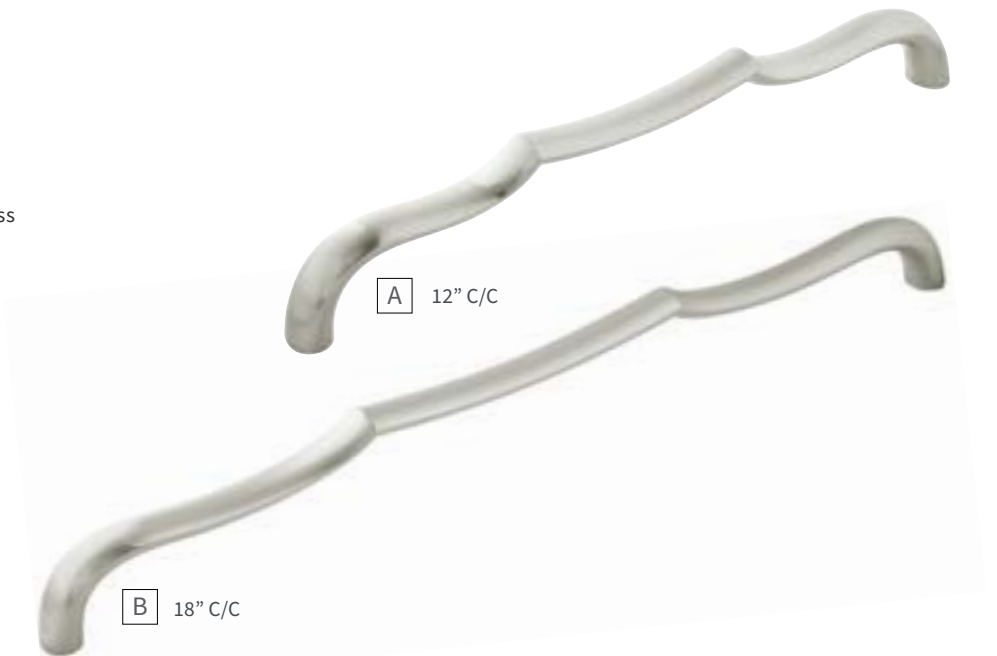

TRELLIS COLLECTION

APPLIANCE PULLS | SEE PAGES 90-93 FOR MORE DETAILS

- 14 | Polished Nickel
- SN | Satin Nickel
- BGB | Brushed Golden Brass
- MB | Matte Black

Y	APPLIANCE PULL	B077113-MBBGB C/C: 12" L: 14-1/4" W: 1" P: 2-1/8"	A	APPLIANCE PULL	B077111-SN C/C: 12" L: 12-3/4" W: 7/8" P: 2-1/16"
Z	APPLIANCE PULL	B077288-MBBGB C/C: 18" L: 20-1/4" W: 1" P: 2-1/8"	B	APPLIANCE PULL	B077290-SN C/C: 18" L: 18-3/4" W: 7/8" P: 2-1/16"