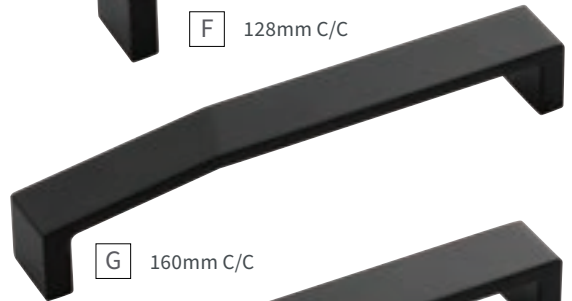

F 128mm C/C

G 160mm C/C

H 192mm C/C

I 224mm C/C

| | | | | | |
|----------|------|--|----------|------|---|
| A | KNOB | B077150-MB SQ: 1-3/8" P: 1-1/8" B: 7/16" | F | PULL | B077155-MB C/C: 128mm L: 5-3/8" W: 7/8" P: 1-3/16" |
| B | KNOB | B077152-MB C/C: 1" L: 1-5/8" W: 1/2" P: 1-3/8" B: 1-5/8" x 3/8" | G | PULL | B077156-MB C/C: 160mm L: 6-5/8" W: 7/8" P: 1-3/16" |
| C | KNOB | B077153-MB D: 1-3/8" P: 1-1/8" B: 1/2" | H | PULL | B077157-MB C/C: 192mm L: 7-7/8" W: 7/8" P: 1-3/16" |
| D | PULL | B077400-MB C/C: 3" L: 3-3/8" W: 7/8" P: 1-1/8" | I | PULL | B077158-MB C/C: 224mm L: 9-3/16" W: 7/8" P: 1-1/4" |
| E | PULL | B077154-MB C/C: 96mm L: 4-1/8" W: 7/8" P: 1-1/8" | | | |