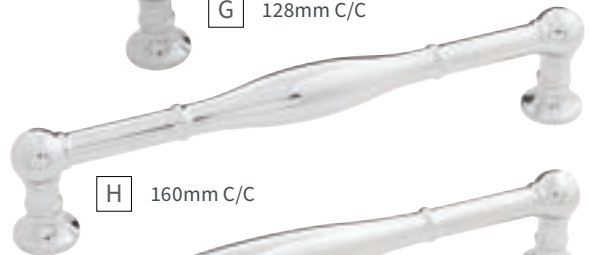

G 128mm C/C

H 160mm C/C