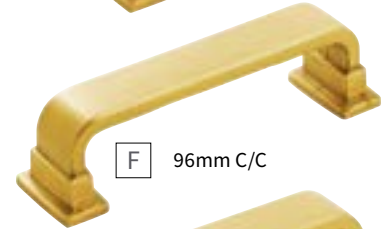

BRIGHTON COLLECTION

SN | Satin Nickel

BGB | Brushed Golden Brass

MB | Matte Black

A 1" SQ.

E 3" C/C

F 96mm C/C

G 128mm C/C

B 1-1/4" SQ.

C 1-1/2" C/C

H 160mm C/C

D 96mm C/C

I 224mm C/C

Learn more about the collection in our **Designer Talks** series.

[Brighton Video →](#)

| | | | | | |
|----------|----------|--|----------|------|--|
| A | KNOB | B077890BGB SQ: 1" P: 1" B: 3/4" | F | PULL | B077893BGB C/C: 96mm L: 4-3/8" W: 1-1/8" P: 1-3/16" |
| B | KNOB | B077889BGB SQ: 1-1/4" P: 1" B: 3/4" | G | PULL | B077894BGB C/C: 128mm L: 5-11/16" W: 1-1/8" P: 1-3/16" |
| C | HOOK | B077900BGB C/C: 1-1/2" L: 4-5/16" W: 2-1/8" P: 2-9/16" B: 2-1/8" x 1-1/16" | H | PULL | B077895BGB C/C: 160mm L: 6-15/16" W: 1-1/8" P: 1-3/16" |
| D | CUP PULL | B077958BGB C/C: 96mm L: 4-3/8" W: 1-7/16" P: 1-1/16" | I | PULL | B077897BGB C/C: 224mm L: 9-7/16" W: 1-1/8" P: 1-3/16" |
| E | PULL | B077892BGB C/C: 3" L: 3-5/8" W: 1-1/8" P: 1-3/16" | | | |