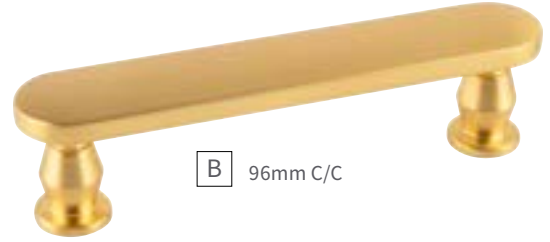

ANDERS COLLECTION

SN | Satin Nickel

BGB | Brushed Golden Brass

MB | Matte Black

B 96mm C/C

A 1-1/4" DIA.

C 128mm C/C

D 160mm C/C

Learn more about the collection in our **Designer Talks** series.

[Anders Video →](#)

| | | | | | |
|----------|------|--|----------|------|---|
| A | KNOB | B078788BGB D: 1-1/4" P: 1-1/4" B: 5/8" | C | PULL | B078790BGB C/C: 128mm L: 5-15/16" W: 7/8" P: 1-1/4" |
| B | PULL | B078789BGB C/C: 96mm L: 4-5/8" W: 7/8" P: 1-1/4" | D | PULL | B078791BGB C/C: 160mm L: 7-3/16" W: 7/8" P: 1-1/4" |