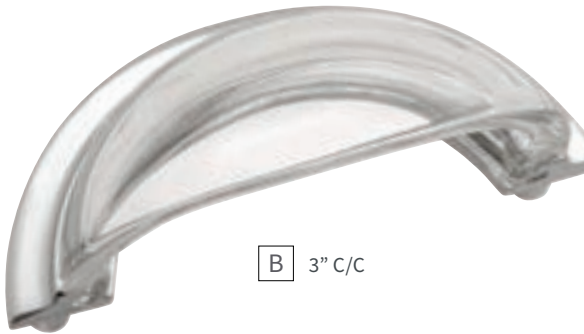

C 1-3/8" DIA.

D 1-1/4" DIA.

E 1-3/8" DIA.

F 1-1/4" DIA.

B 3" C/C

G 1-1/8" DIA.

| | | | | | |
|----------|----------|---|----------|------|---|
| A | PULL | B076274-GLCH C/C: 3" L: 4-9/16" W: 1-1/8" P: 1-11/16" | E | KNOB | B076569-GLCH D: 1-3/8" P: 1-5/8" B: 1-1/16" |
| B | CUP PULL | B076574-GLCH C/C: 3" L: 3-9/16" W: 1-1/2" P: 1-3/8" | F | KNOB | B076572-GLCH D: 1-1/4" P: 1-9/16" B: 9/16" |
| C | KNOB | B076570-GLCH D: 1-3/8" P: 1-3/16" B: 13/16" | G | KNOB | B076568-GLCH D: 1-1/8" P: 1-11/16" B: 1-1/16" |
| D | KNOB | B076571-GLCH D: 1-1/4" P: 1-3/8" B: 3/4" | | | |