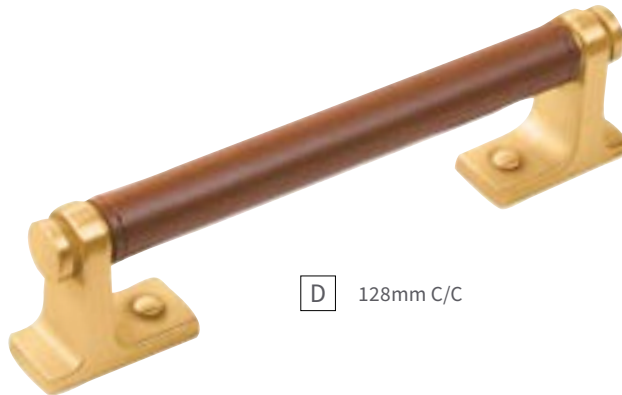

D 128mm C/C

Learn more about
the collection in our
Designer Talks series.

[Reserve Video →](#)

A	KNOB	B077977LRBGB D: 1-1/4" P: 1-1/4" B: 1"	C	PULL	B077979LRBGB C/C: 96mm L: 4-3/4" W: 11/16" P: 1-1/2"
B	PULL	B077978LRBGB C/C: 3" L: 4" W: 11/16" P: 1-1/2"	D	PULL	B077980LRBGB C/C: 128mm L: 6" W: 11/16" P: 1-1/2"