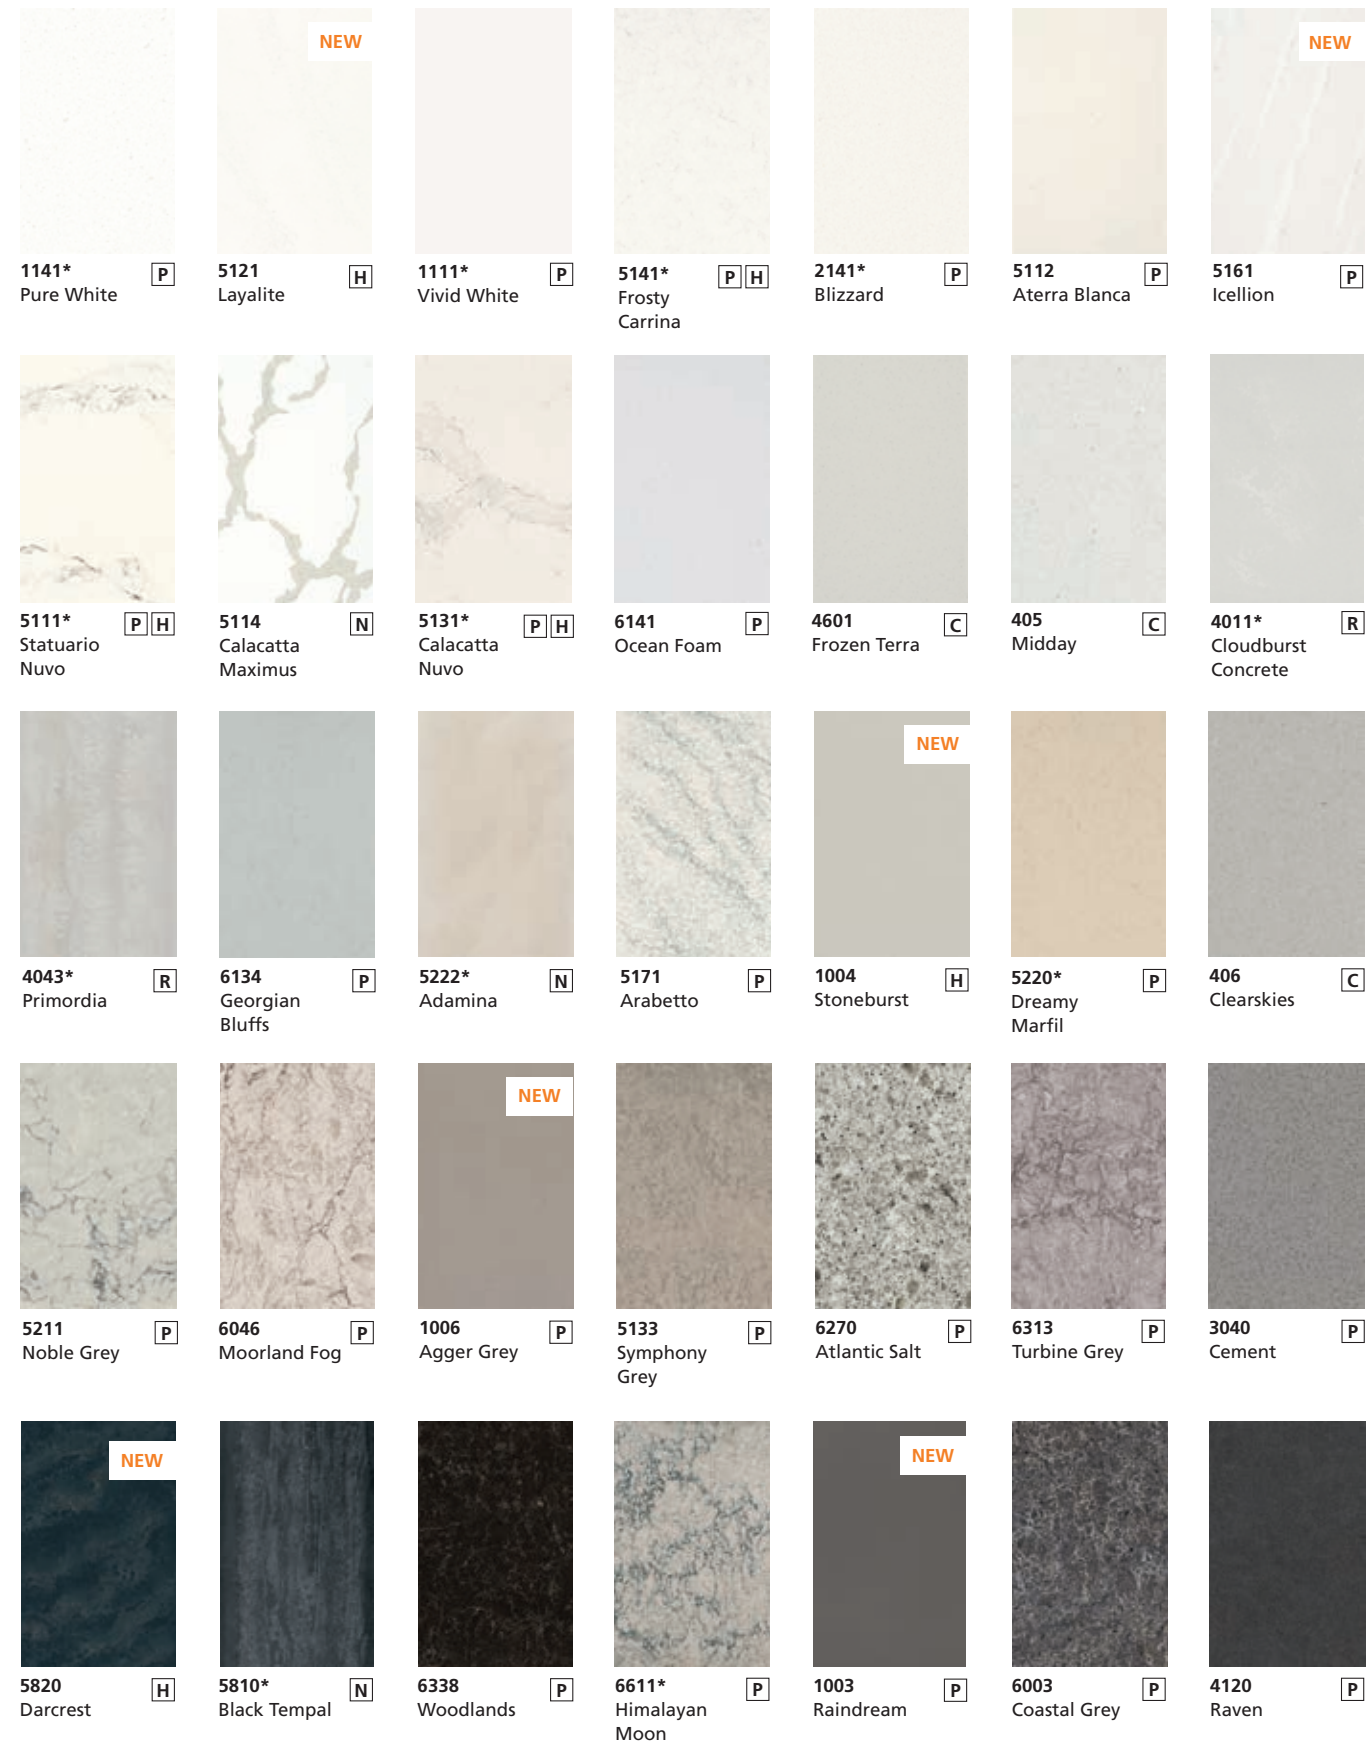

A timeless white base of the purest hue, touched by the movement of soft shadows and dominant black veins, in an interplay of light and dark that is alive with emotion and movement, yet refined with the rustle of fine lines.

1001 Riverlet

A rich two-toned base of warm smokey greys, with delicate clay undertones and white veins that create a twotoned surface, in a Polished finish with added depth.

1003 Raindream

Two layers of slate greys are accentuated by soft dark grey strokes contoured in neutral highlights, with a Polished finish that makes the surface look like a wet river stone.

5161 Icellion

A stunning landscape of frosty whites pierced by elegant grey strokes, emulating grand geological movements in a Polished surface that honors the enduring presence of nature.

5820 Darcrest

A mysteriously dark earthy base, enriched by tiny spots and sediments with a veil of organic ochers and brownish greens like erosion on a rocky hillside, enhanced by a Honed finish.

Quartz Color Catalog