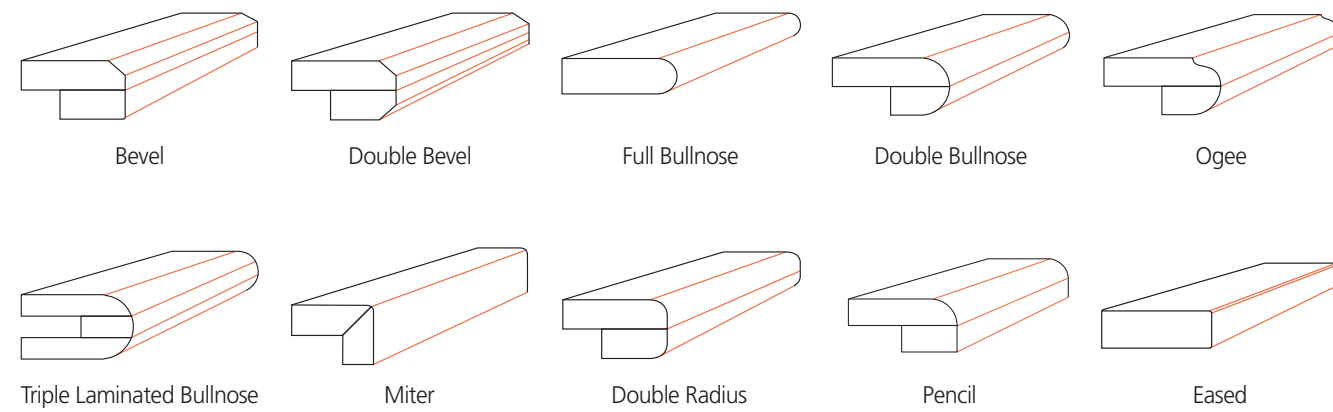

* Available in Jumbo. Shade and graining of actual product may vary from printed sample.

P= Polished C= Concrete R= Rough Concrete N= Natural H= Honed

Available Edges

All Caesarstone slabs come with a standard engineered cut, ready for experienced fabricators to fabricate the surface to your specifications. Your surface's edge profile can be custom-designed by any fabricator in a variety of thicknesses that inspire your design. Choosing the right edge profile for your specific design style and aesthetic adds the all-important finishing touches to your surface and optimizes your design.