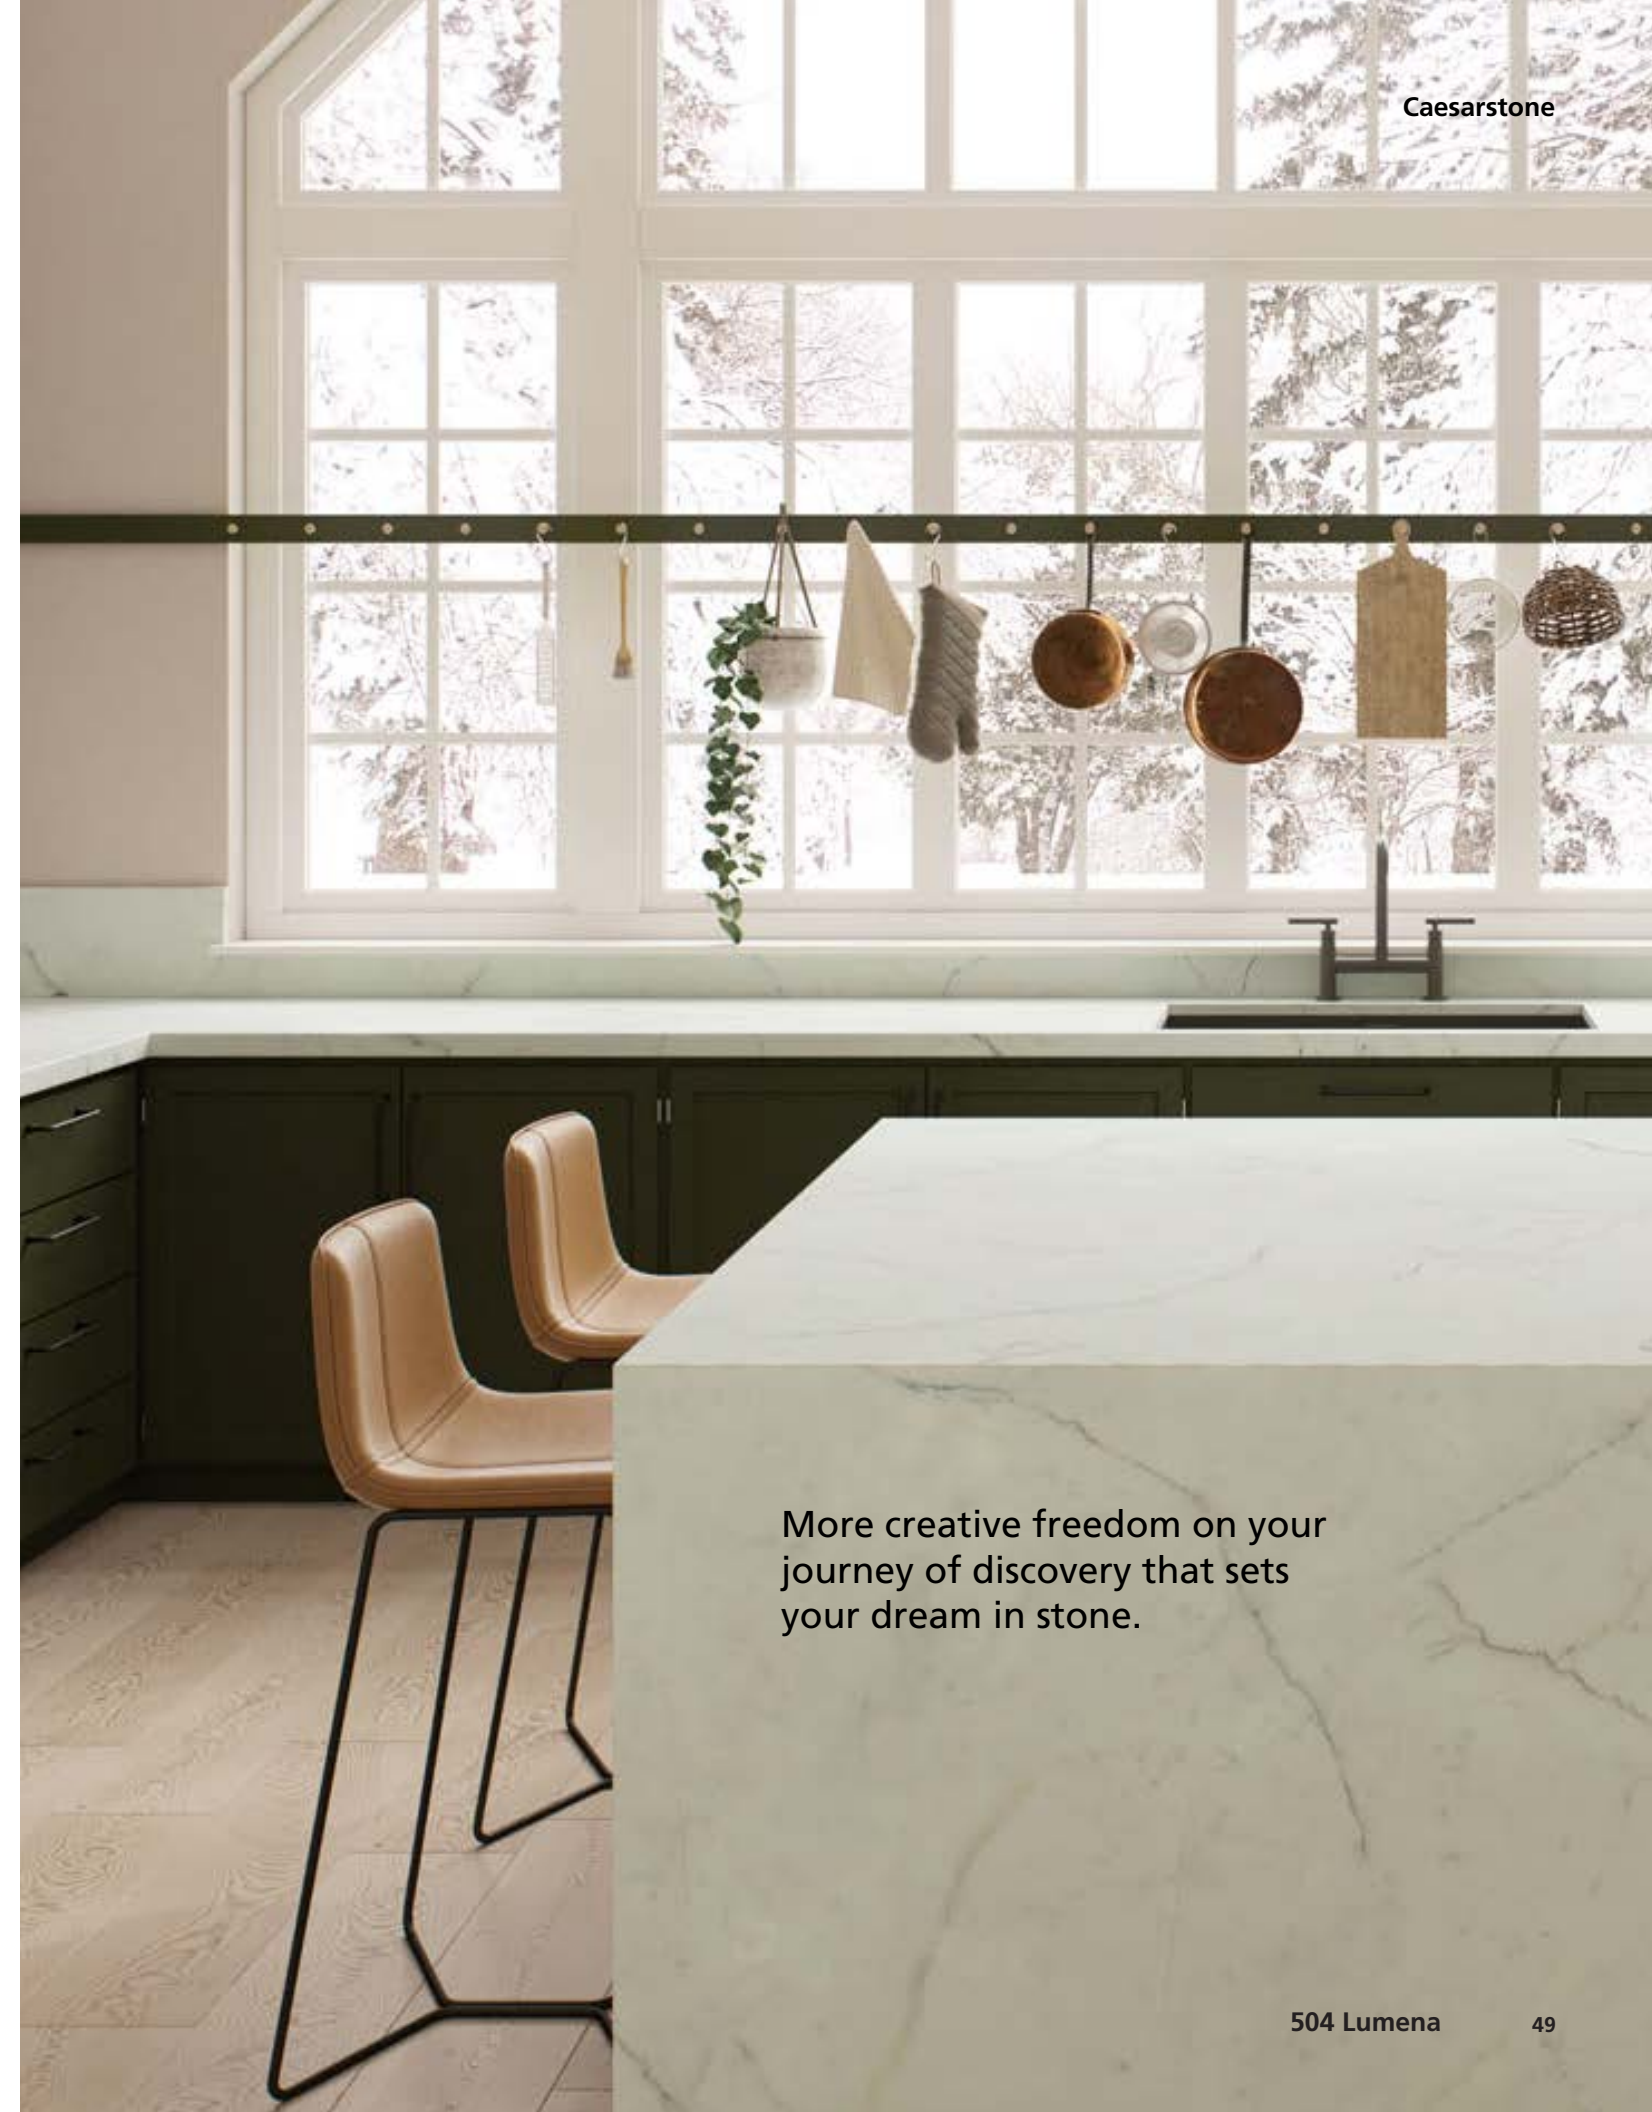

Visualise your space in 3D

Go beyond imagination, by visualising your countertop in 3D space set within the entire area all around it. You can easily create interactive mockups that explore various environments, to visualise the heart of your home the best way possible, just as you dreamed it.

[See how everything comes together with our interactive visualiser.](#)

Define Your dream

Let's map out the journey that brings your dream to life. While the process isn't always linear and some steps overlap, we're here to guide you along. Click on any stage to get guidance and tips.

[Click on any stage to get guidance and tips.](#)

Feel Confident with our Lifetime Warranty

Benefit from our lifetime warranty, ensuring your countertop is ready for heavy-duty daily work while maintaining its remarkable look with minimal care. We recommend you seek professional installation advice and check the warranty limitations before committing to any installations.

[Find out more about our commitment to excellence.](#)

Easy to care & maintain

Care for your countertops with ease. Light cleaning will make your surfaces stay as vibrant as the day they were installed. Our surfaces are engineered to be highly nonporous, which makes for less cleaning. As such, it does not host bacteria, mold, mildew, and remains safe and fresh for ultimate cleanliness.

[Visit our care and maintenance page to learn more about keeping your surface safe.](#)

More creative freedom on your journey of discovery that sets your dream in stone.