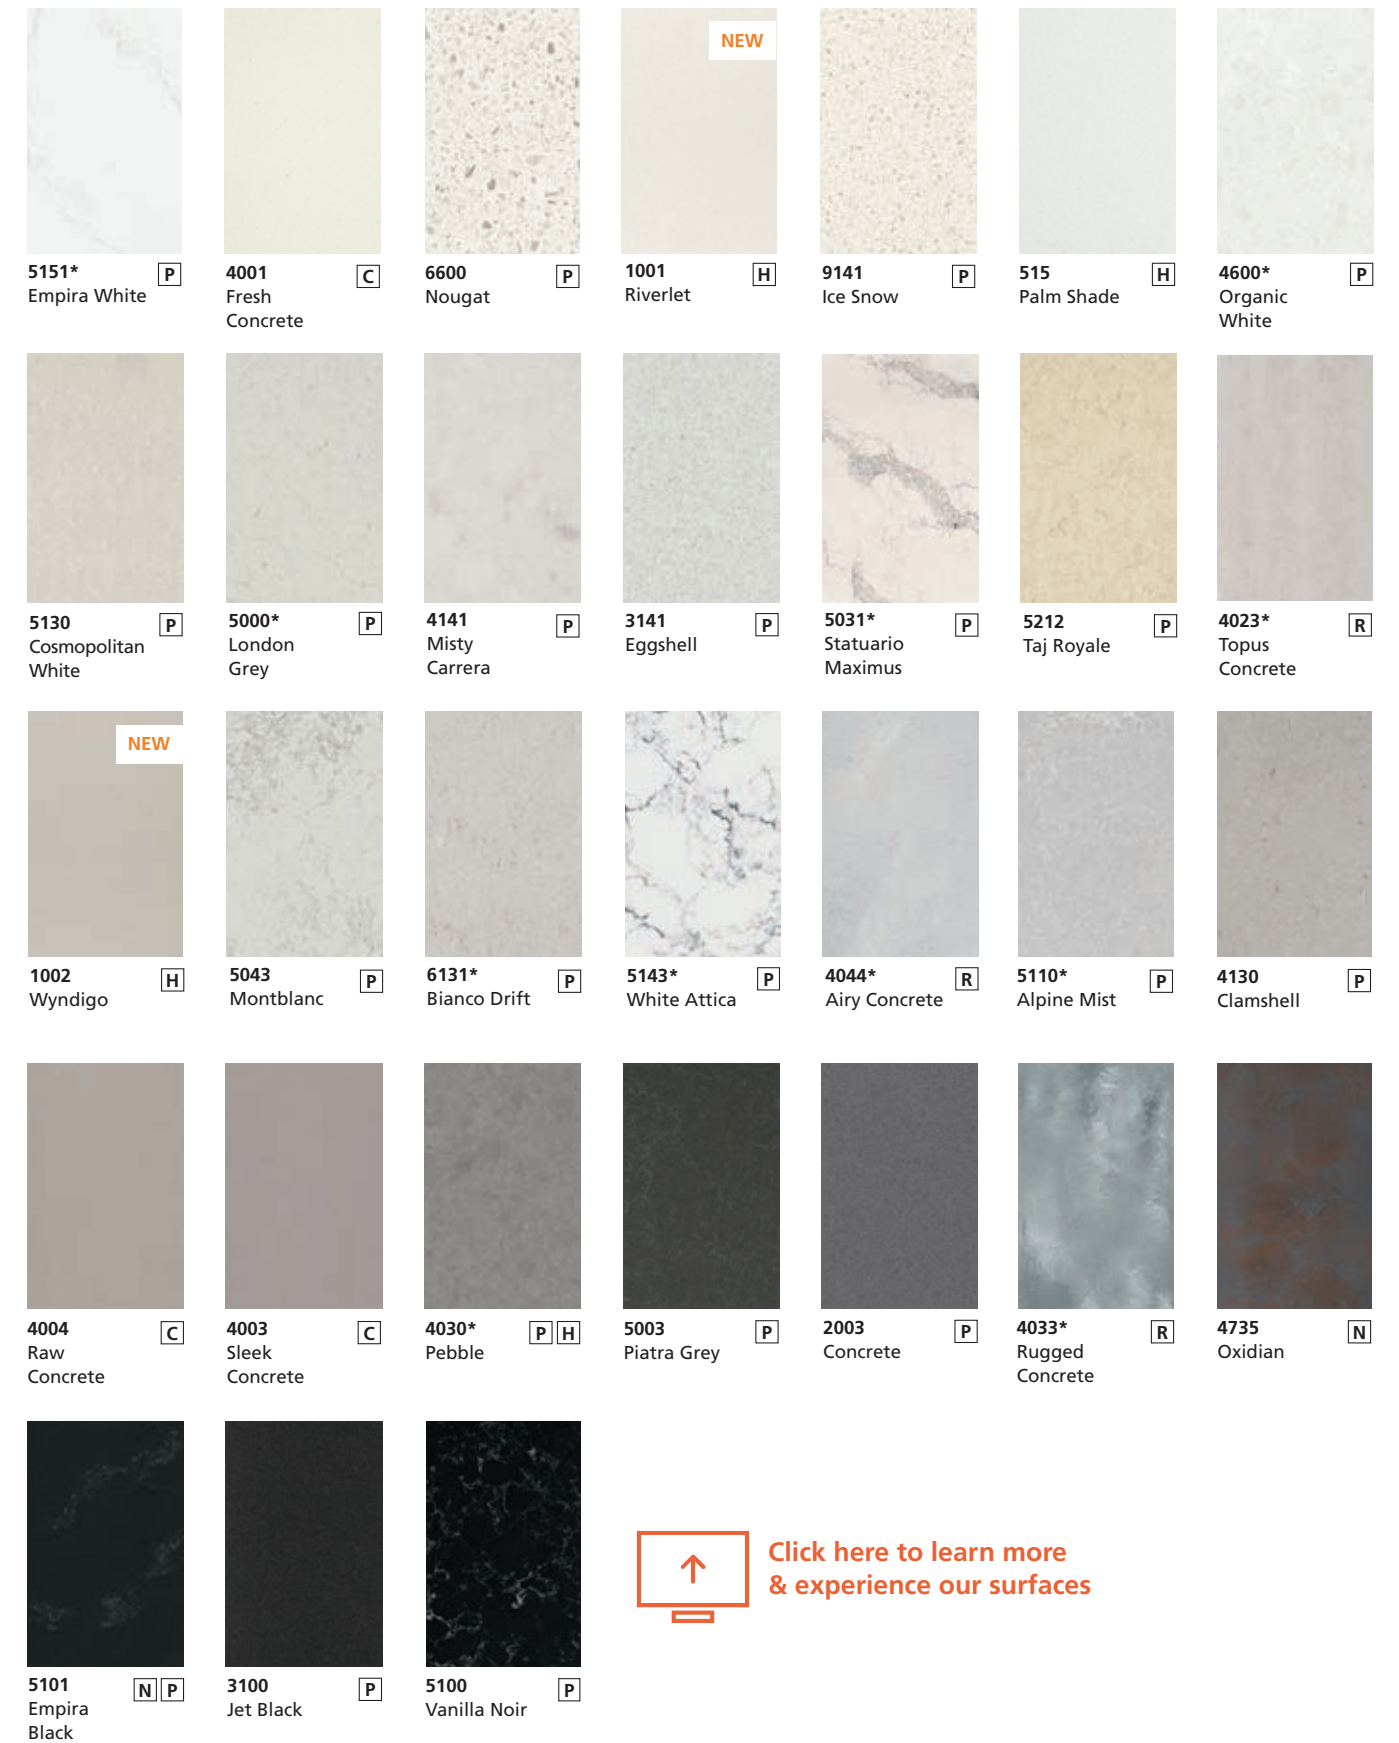

1001 Riverlet

A rich two-toned base of warm smokey greys, with delicate clay undertones and white veins that create a twotoned surface, in a Polished finish with added depth.

1003 Raindream

Two layers of slate greys are accentuated by soft dark grey strokes contoured in neutral highlights, with a Polished finish that makes the surface look like a wet river stone.

5161 Icellion

A stunning landscape of frosty whites pierced by elegant grey strokes, emulating grand geological movements in a Polished surface that honors the enduring presence of nature.

5820 Darcrest

A mysteriously dark earthy base, enriched by tiny spots and sediments with a veil of organic ochers and brownish greens like erosion on a rocky hillside, enhanced by a Honed finish.

Quartz Color Catalog